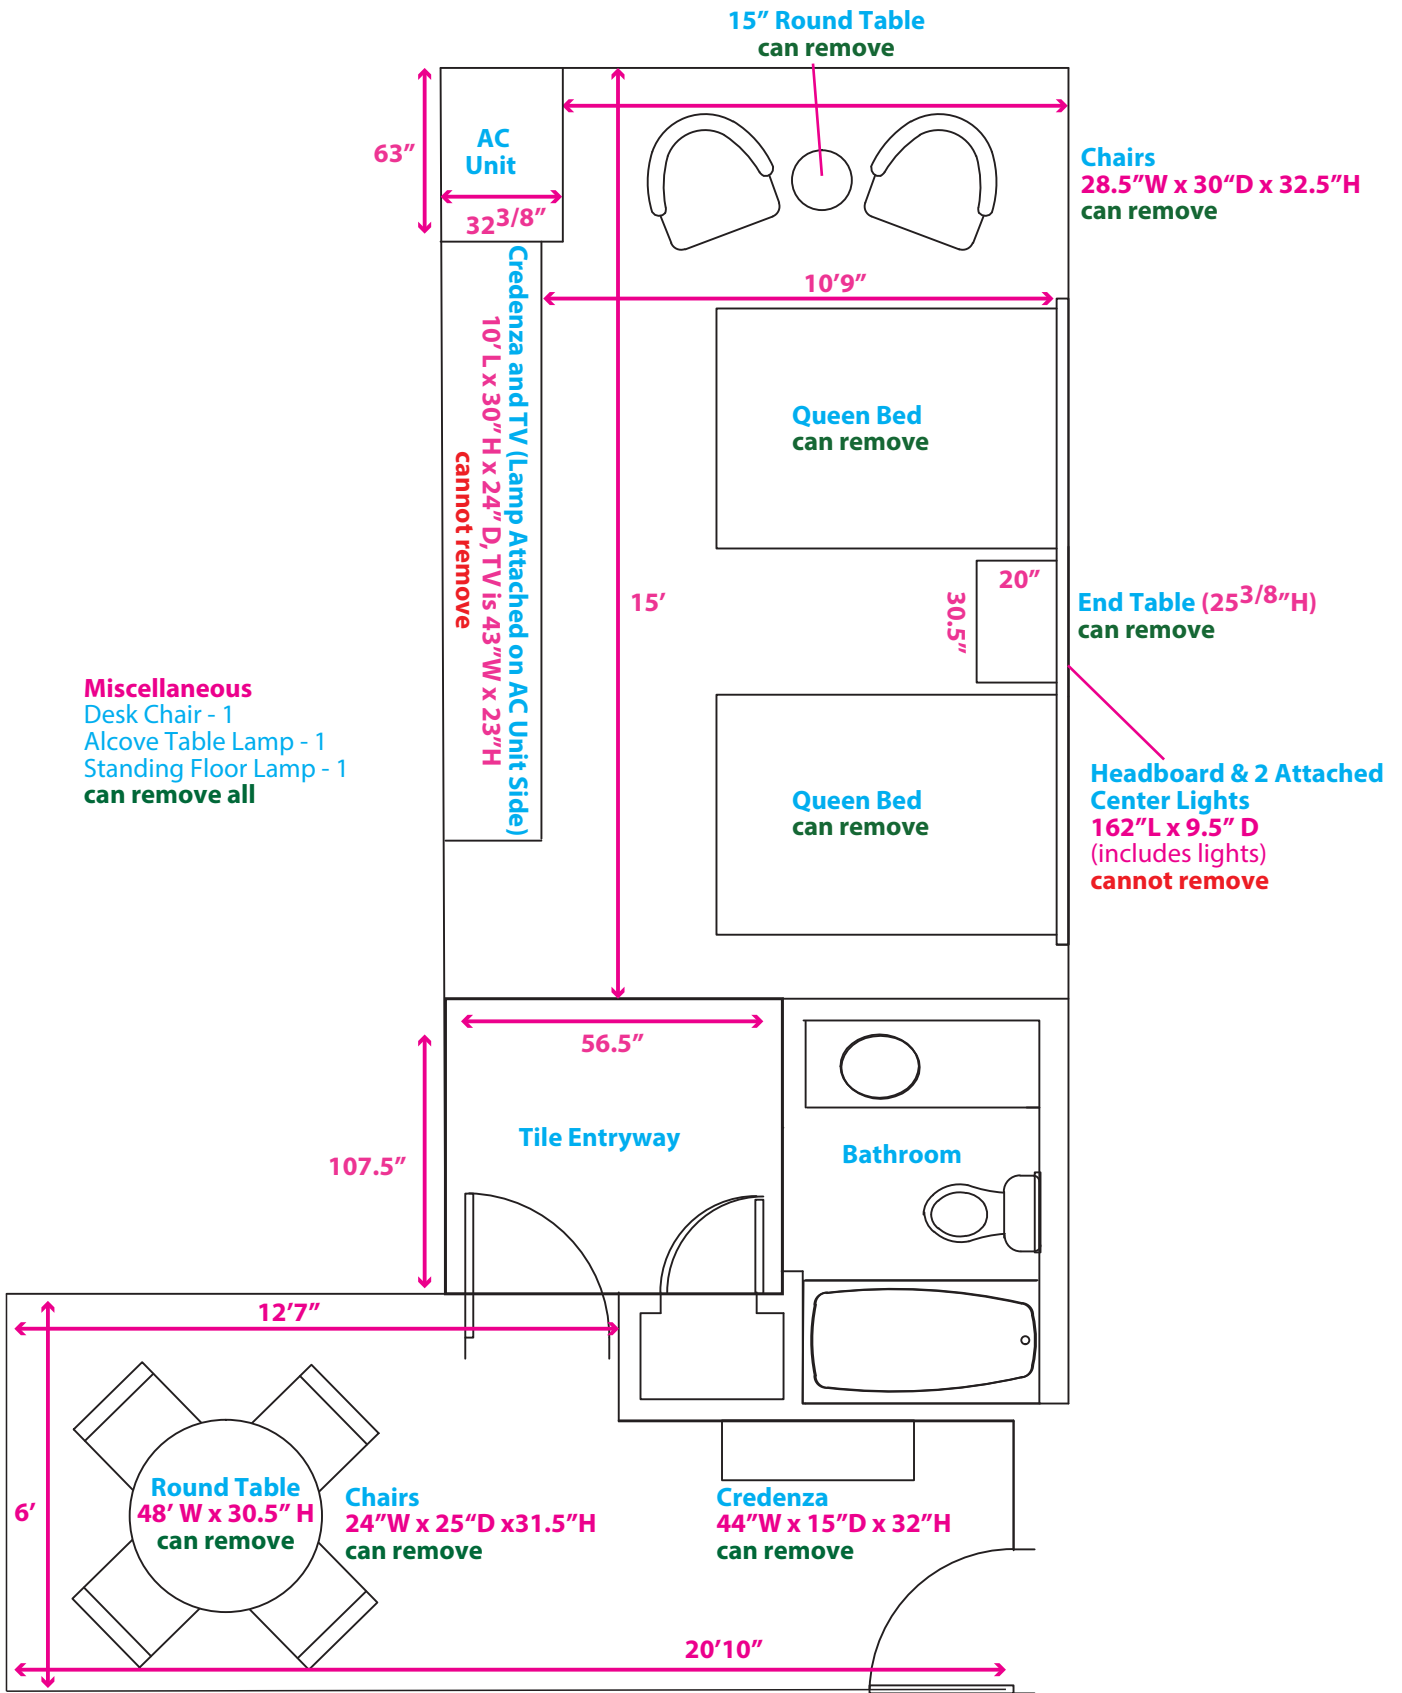

Summit (Tower) Junior Suite*
Rooms Ending in 00 and 32 (i.e., 2000 and 2032)

Summit (Tower) Junior ADA Suite*
2000, and 1100