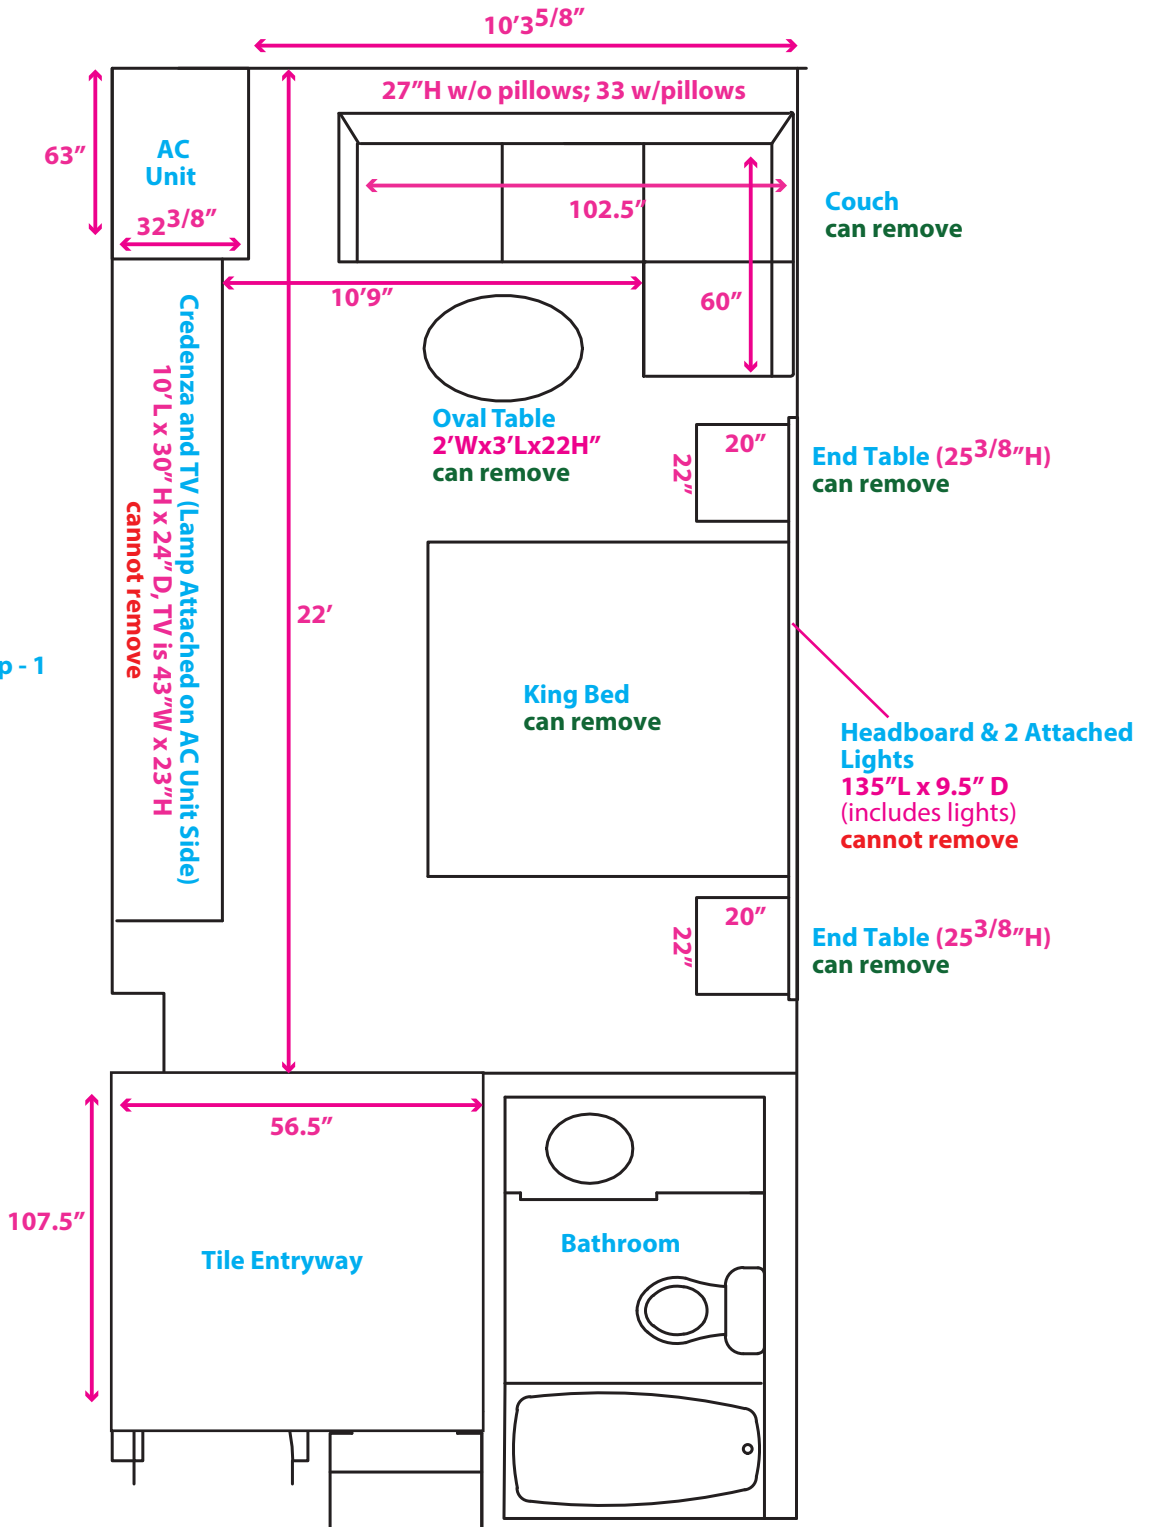

Miscellaneous
Desk Chair - 1
Standing Floor Lamp - 1
can remove all

Front Range (Atrium) King Standard Room

Front Range (Atrium) Queen Standard Room

Summit (Tower) King Standard Room

Miscellaneous
Desk Chair - 1
Standing Floor Lamp - 1
can remove all

Summit (Tower) Queen Standard Room