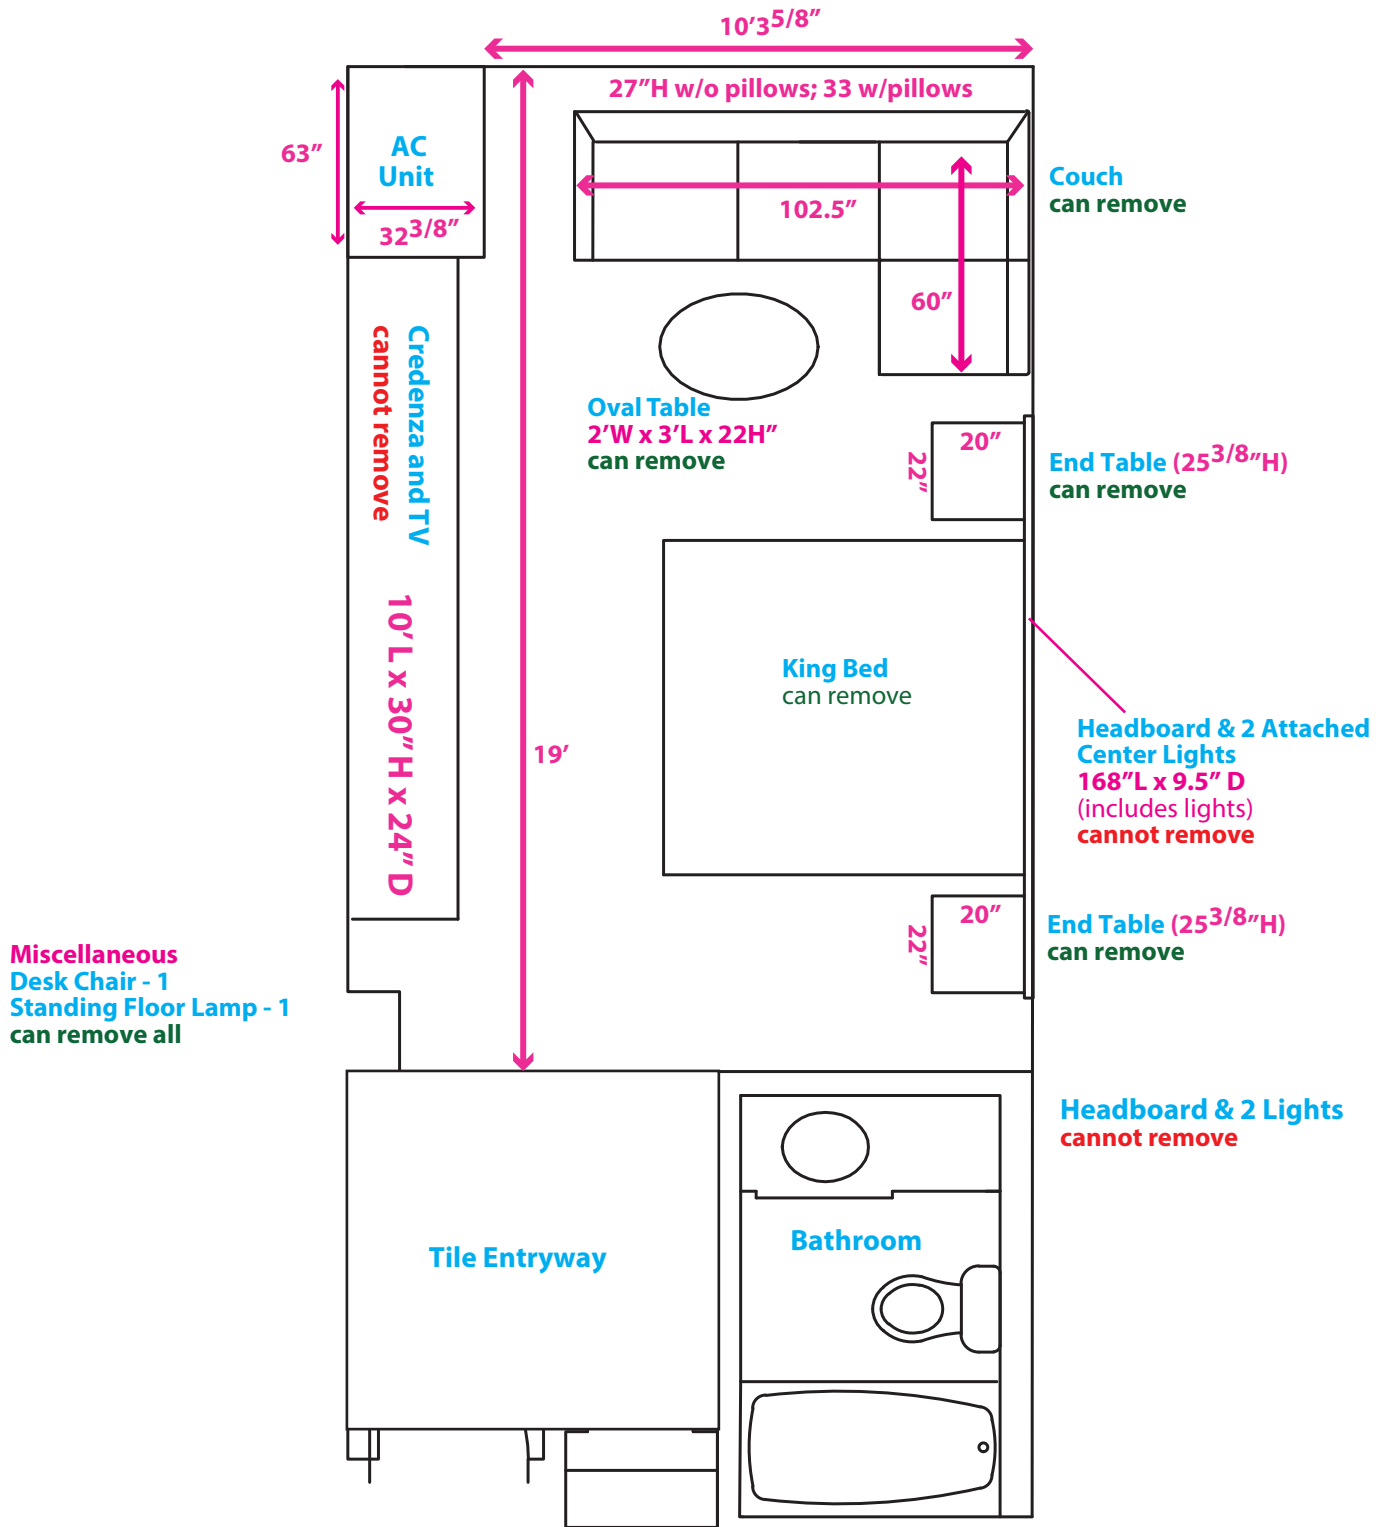

Miscellaneous
Desk Chair - 1
Standing Floor Lamp - 1
can remove all

Front Range (Atrium) King Standard Room

Front Range (Atrium) Queen Standard Room

Summit (Tower) King Standard Room

Miscellaneous
Desk Chair - 1
Standing Floor Lamp - 1
can remove all

Summit (Tower) Queen Standard Room