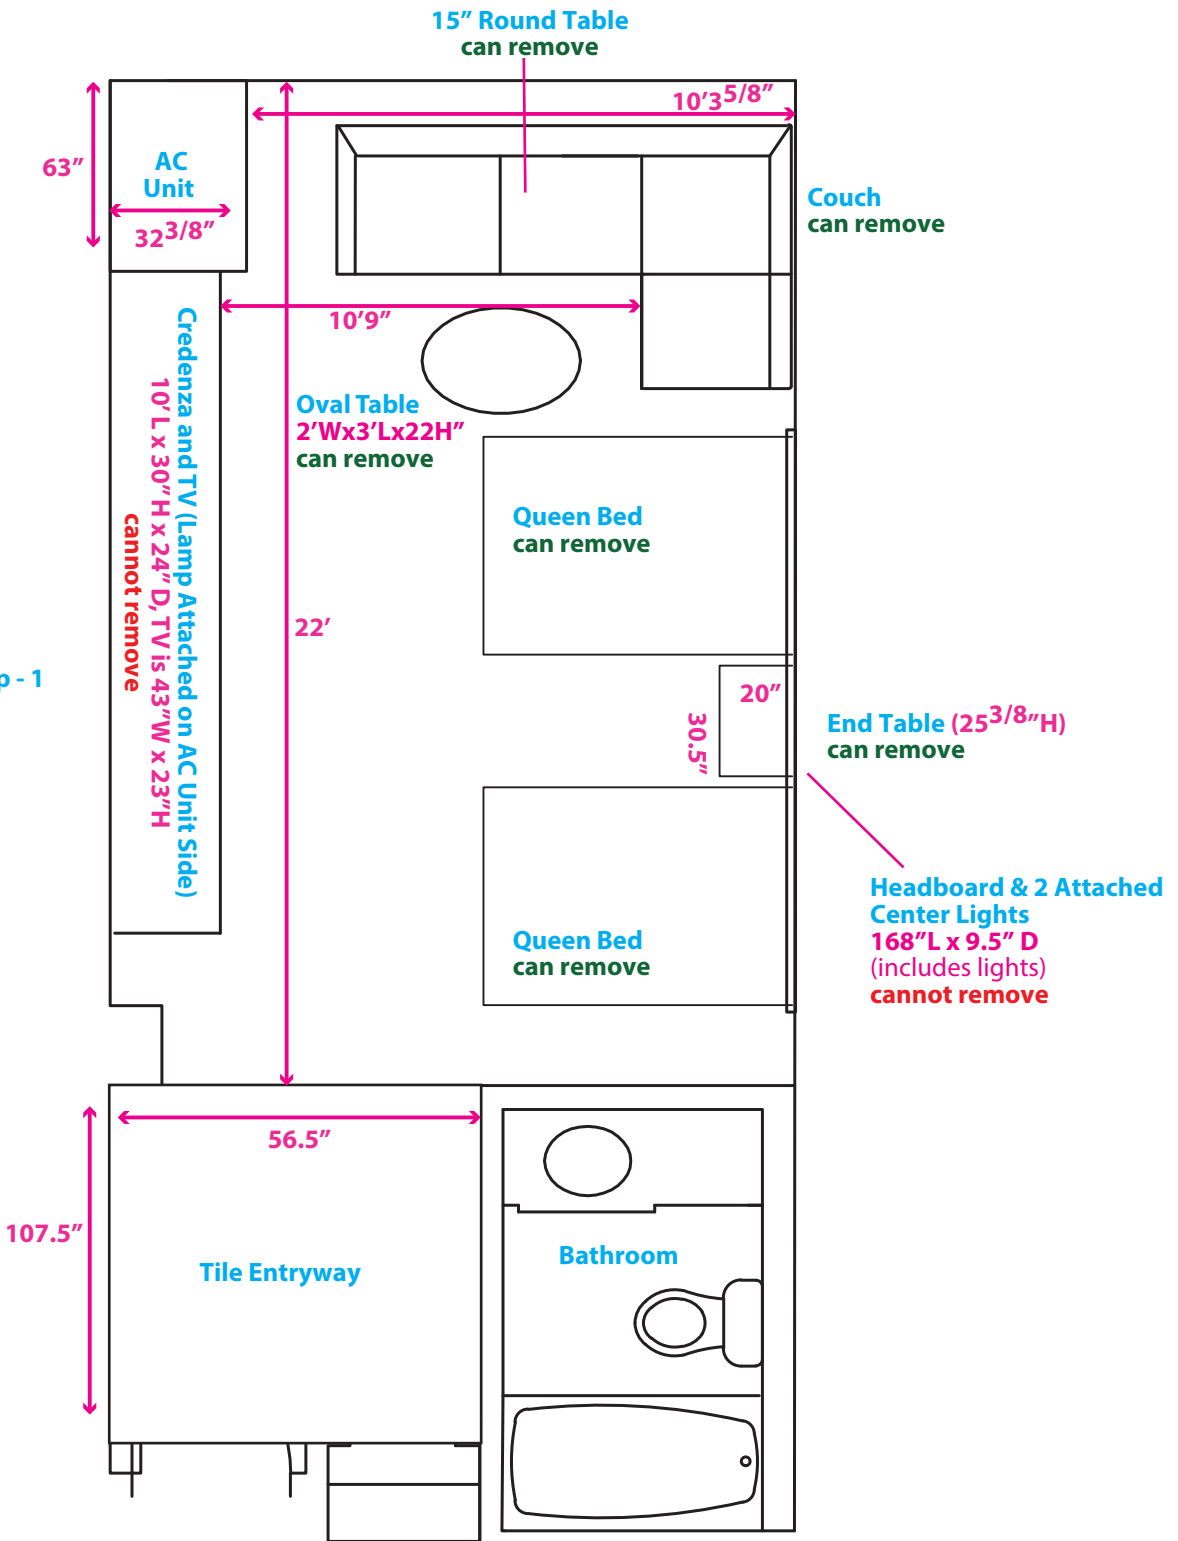

Miscellaneous  
Desk Chair - 1  
Standing Floor Lamp - 1  
can remove all

Front Range (Atrium) King Standard Room

**Front Range (Atrium) Queen Standard Room**

### Summit (Tower) King Standard Room

Some King Rooms have **Chairs** instead of **Couches** that can be removed from the Room. See **Exhibit Room Types** for Specific Room Information.

Miscellaneous  
Desk Chair - 1  
Standing Floor Lamp - 1  
can remove all

**Summit (Tower) Queen Standard Room\***  
Some Queen Rooms have Couches instead of Chairs that can be Uncoupled and Moved, but not Removed from the Room.  
See Exhibit Room Types for Specific Room Information.