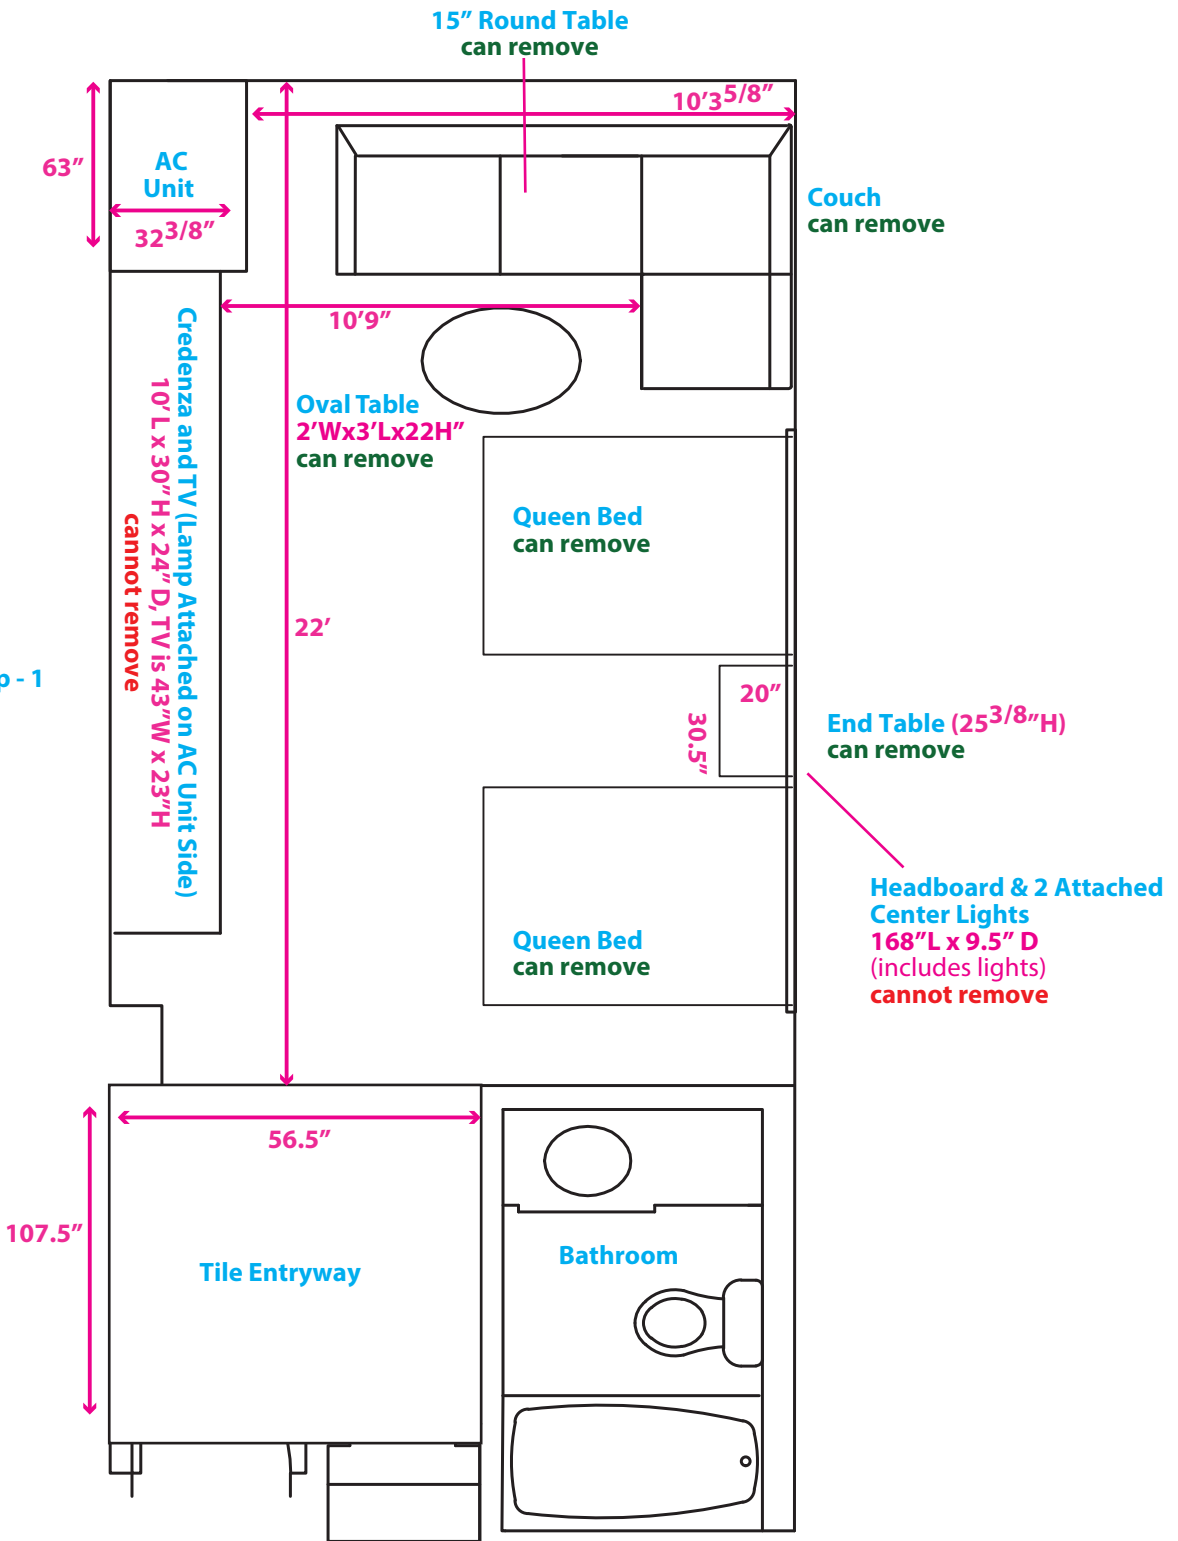

Miscellaneous
Desk Chair - 1
Standing Floor Lamp - 1
can remove all

Front Range (Atrium) King Standard Room

Front Range (Atrium) Queen Standard Room

Summit (Tower) King Standard Room

Miscellaneous
Desk Chair - 1
Standing Floor Lamp - 1
can remove all

Summit (Tower) Queen Standard Room