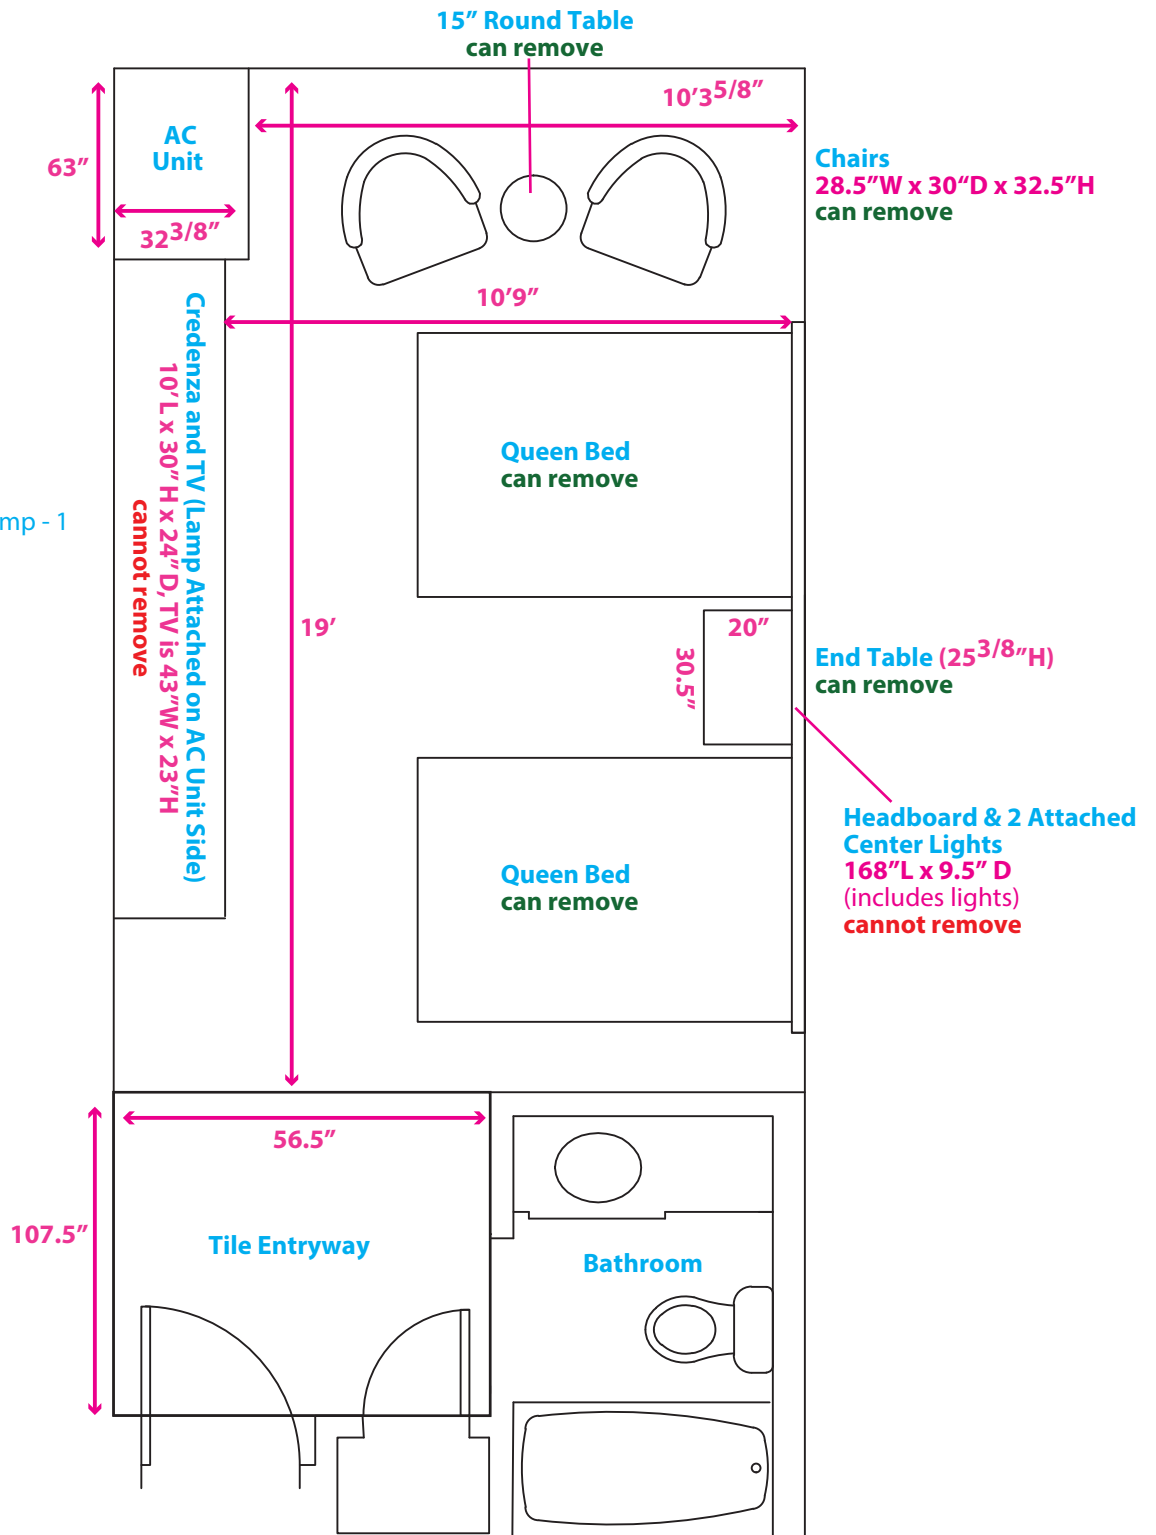

Miscellaneous
Desk Chair - 1
Standing Floor Lamp - 1
can remove all

Front Range (Atrium) King Standard Room

Front Range (Atrium) Queen Standard Room

Summit (Tower) King Standard Room

Miscellaneous
Desk Chair - 1
Standing Floor Lamp - 1
can remove all

Summit (Tower) Queen Standard Room