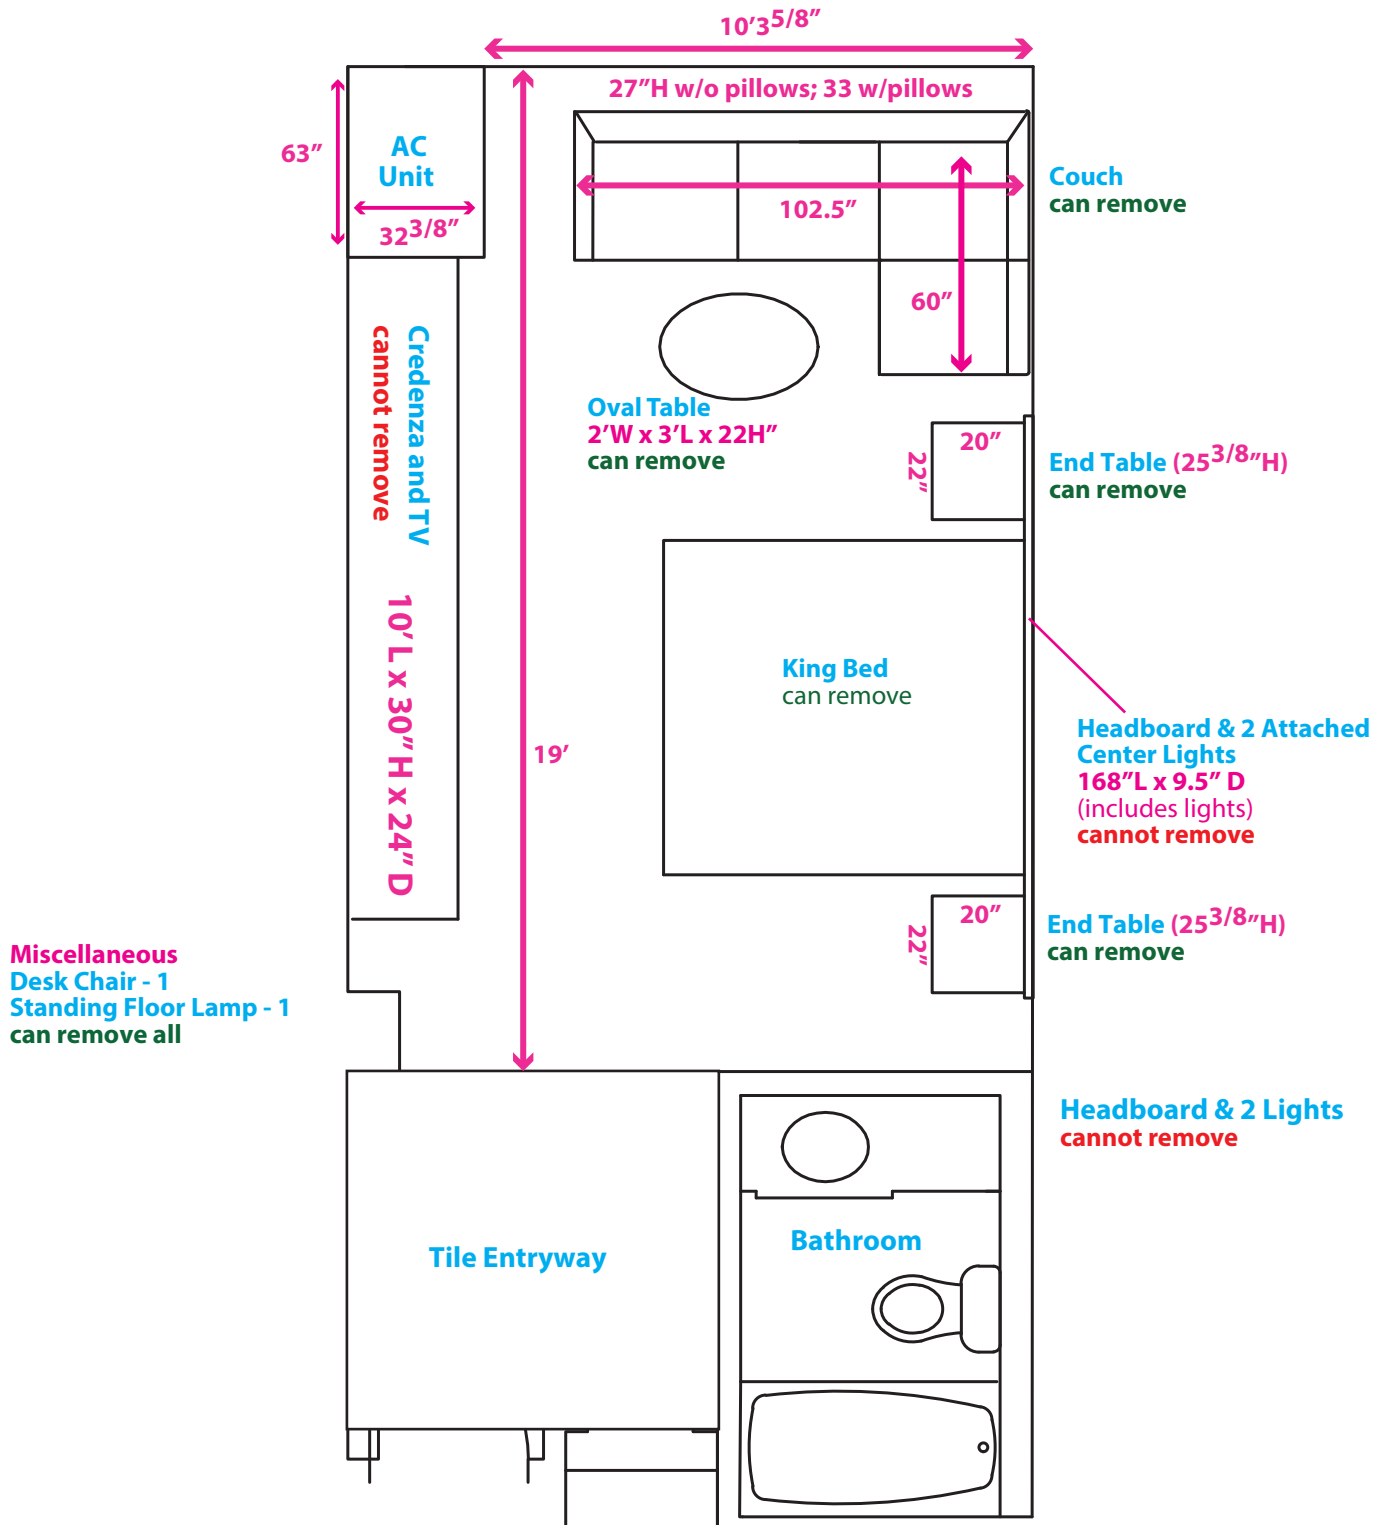

Miscellaneous  
Desk Chair - 1  
Standing Floor Lamp - 1  
can remove all

Front Range (Atrium) King Standard Room

**Front Range (Atrium) Queen Standard Room**

### Summit (Tower) King Standard Room

Some King Rooms have **Chairs** instead of **Couches** that can be removed from the Room. See **Exhibit Room Types** for Specific Room Information.

Miscellaneous  
Desk Chair - 1  
Standing Floor Lamp - 1  
can remove all

**Summit (Tower) Queen Standard Room\***  
Some Queen Rooms have Couches instead of Chairs that can be Uncoupled and Moved, but not Removed from the Room.  
See Exhibit Room Types for Specific Room Information.