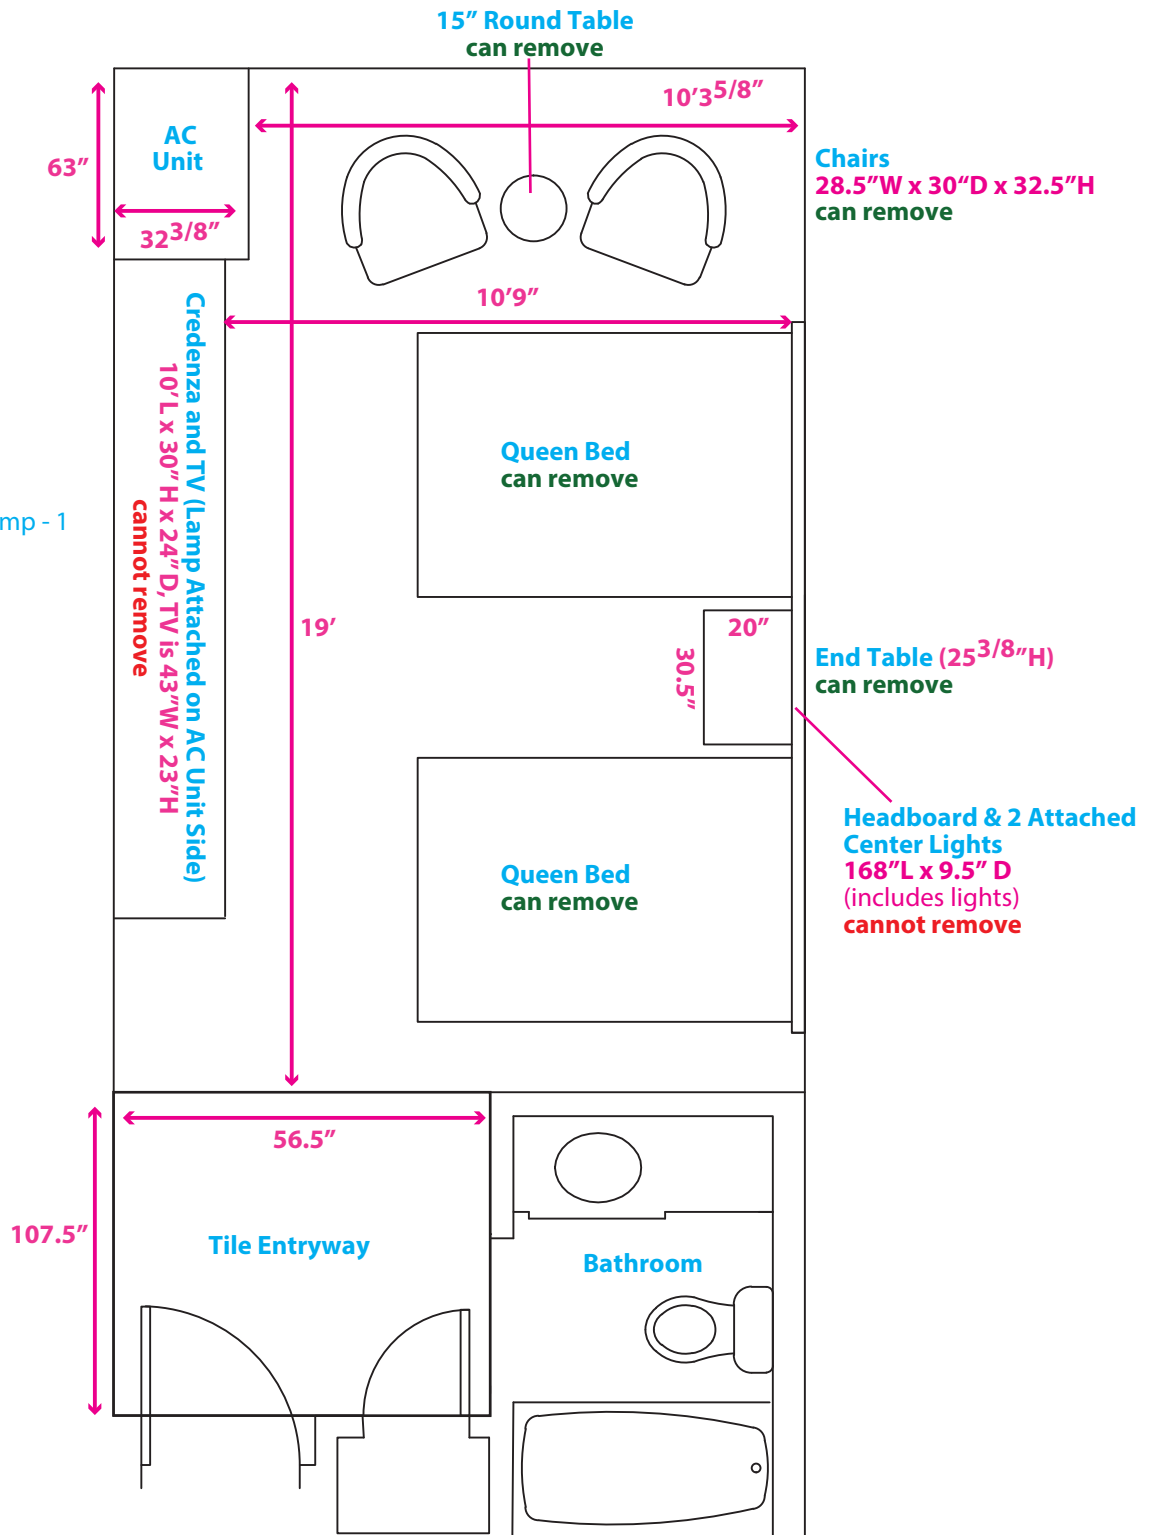

Miscellaneous  
Desk Chair - 1  
Standing Floor Lamp - 1  
can remove all

Front Range (Atrium) King Standard Room

**Front Range (Atrium) Queen Standard Room**

### Summit (Tower) King Standard Room

Some King Rooms have **Chairs** instead of **Couches** that can be removed from the Room. See **Exhibit Room Types** for Specific Room Information.

Miscellaneous  
Desk Chair - 1  
Standing Floor Lamp - 1  
can remove all

**Summit (Tower) Queen Standard Room\***  
Some Queen Rooms have Couches instead of Chairs that can be Uncoupled and Moved, but not Removed from the Room.  
See Exhibit Room Types for Specific Room Information.