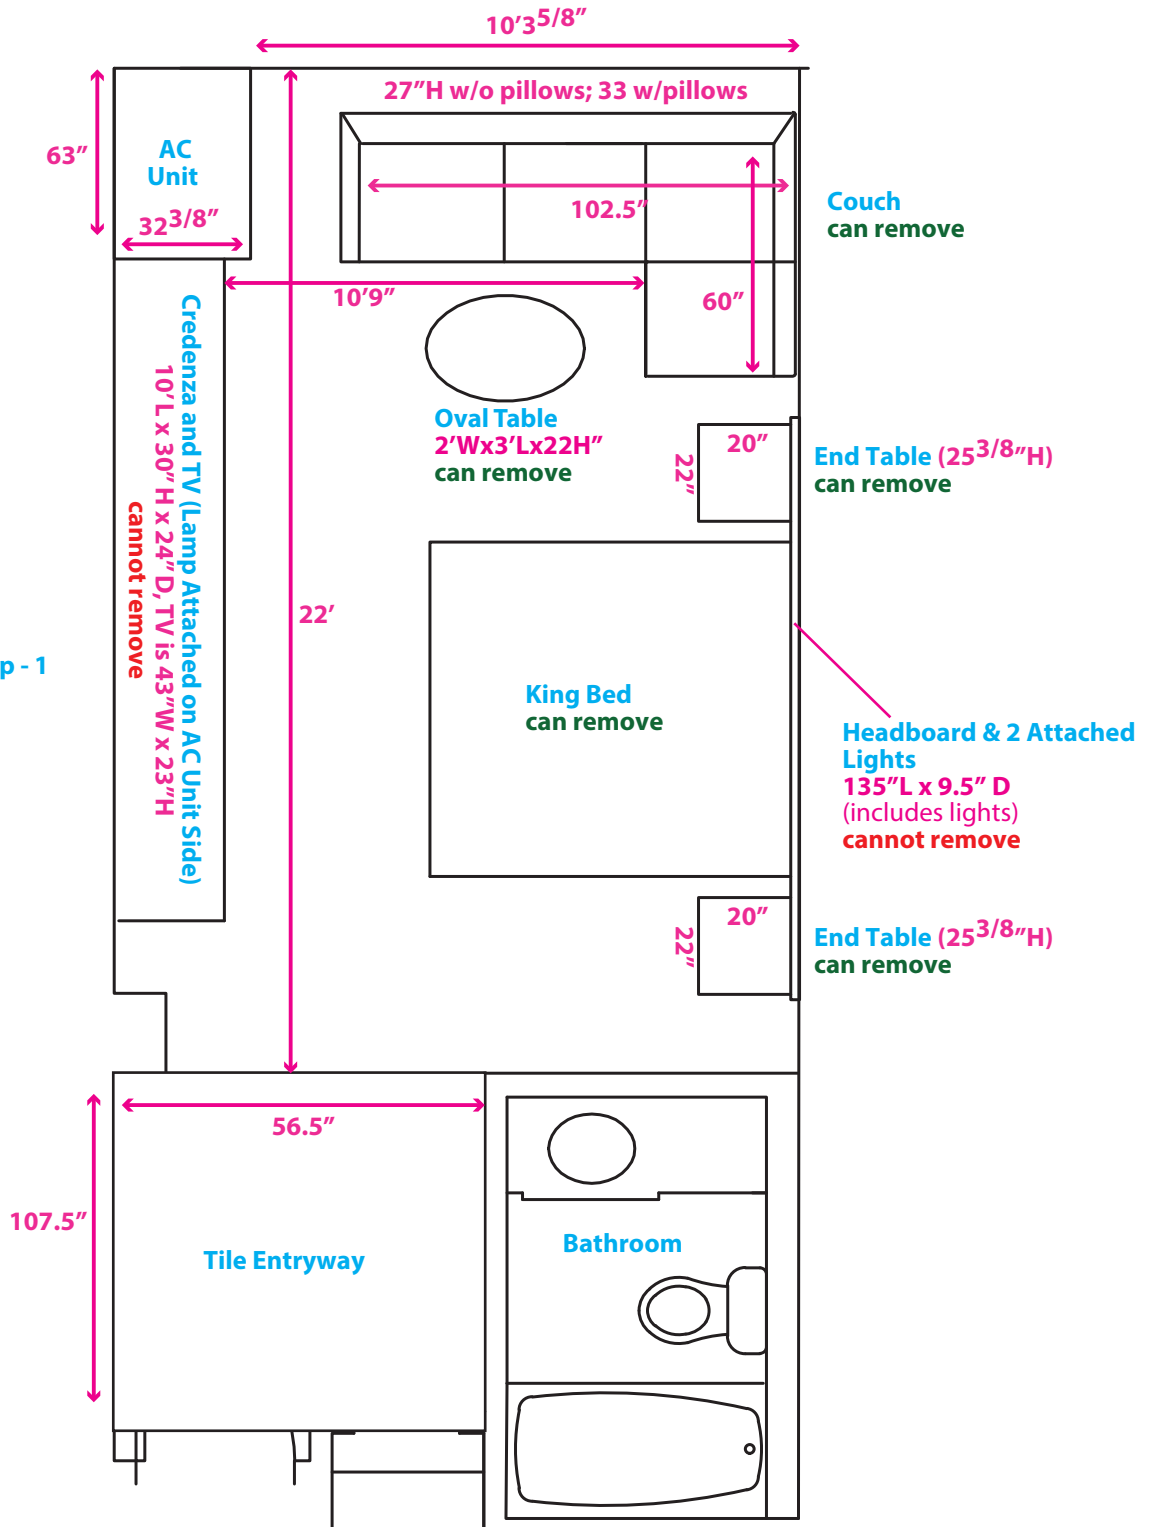

Miscellaneous  
Desk Chair - 1  
Standing Floor Lamp - 1  
can remove all

Front Range (Atrium) King Standard Room

**Front Range (Atrium) Queen Standard Room**

### Summit (Tower) King Standard Room

Some King Rooms have **Chairs** instead of **Couches** that can be removed from the Room. See **Exhibit Room Types** for Specific Room Information.

Miscellaneous  
Desk Chair - 1  
Standing Floor Lamp - 1  
can remove all

**Summit (Tower) Queen Standard Room\***  
Some Queen Rooms have Couches instead of Chairs that can be Uncoupled and Moved, but not Removed from the Room.  
See Exhibit Room Types for Specific Room Information.