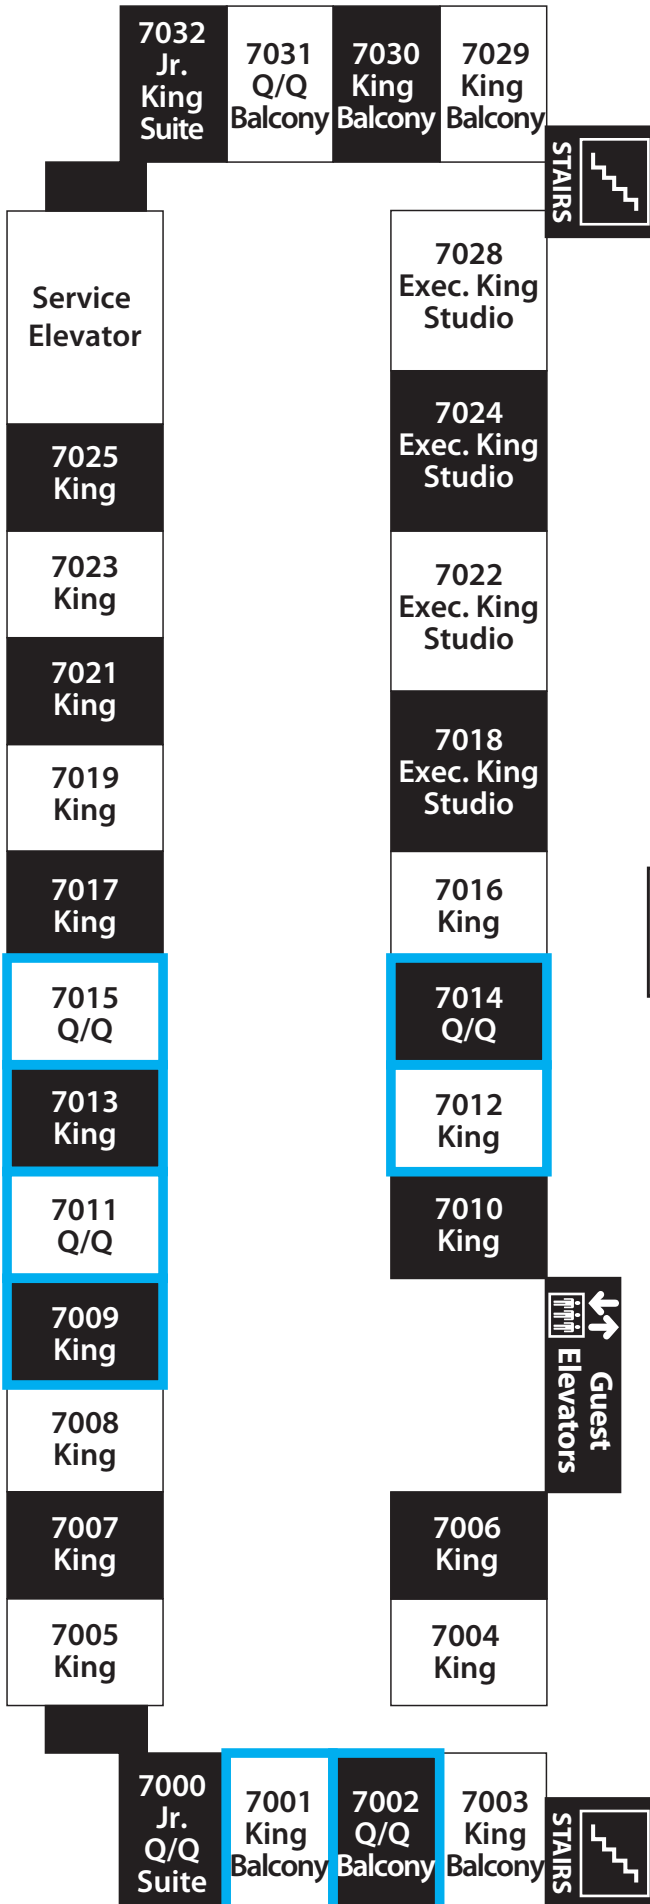

## 5000-5032 Elevator and Stair Access

North View (Downtown Denver/Union Street)

South View (Obstructed View Building)

- Exhibit Rooms
- Non-Exhibit Rooms
- Chairs

East View (Parking Lot)

West View (Mountain View/I-25)

# Marriott 6th Floor Summit Tower

## 6000-6032 Elevator and Stair Access

North View (Downtown Denver/Union Street)

South View (Obstructed View Building)

East View (Parking Lot)

West View (Mountain View/I-25)

South View (Obstructed View Building)

# Marriott 7th Floor Summit Tower