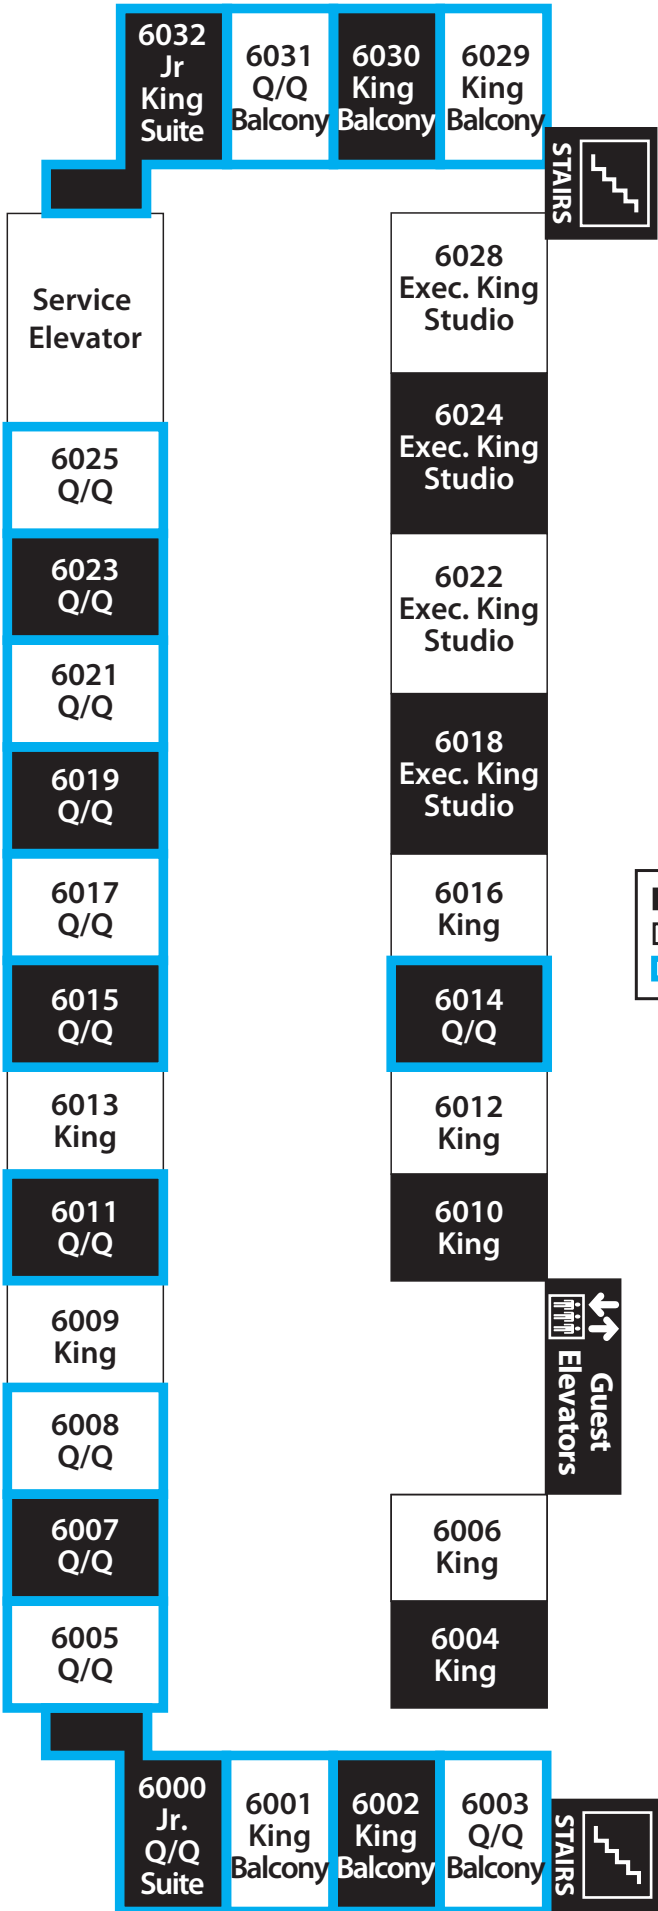

West View (Mountain View/I-25)

South View (Obstructed View Building)

North View (Downtown Denver/Union Street)

Marriott 4th Floor Summit Tower

4000-4032 Elevator and Stair Access

- Exhibit Rooms
- Non-Exhibit Rooms
- ▣ Chairs

East View (Parking Lot)

West View (Mountain View/I-25)

Marriott 5th Floor Summit Tower

5000-5032 Elevator and Stair Access

North View (Downtown Denver/Union Street)

South View (Obstructed View Building)

East View (Parking Lot)

West View (Mountain View/I-25)

South View (Obstructed View Building)

North View (Downtown Denver/Union Street)

**Marriott
6th Floor
Summit Tower**

**6000-6032
Elevator and
Stair Access**

- Exhibit Rooms
- Non-Exhibit Rooms
- Chairs

East View (Parking Lot)

West View (Mountain View/I-25)

South View (Obstructed View Building)

North View (Downtown Denver/Union Street)

Marriott 7th Floor Summit Tower

7000-7032 Elevator and Stair Access

- Exhibit Rooms
- Non-Exhibit Rooms
- Chairs