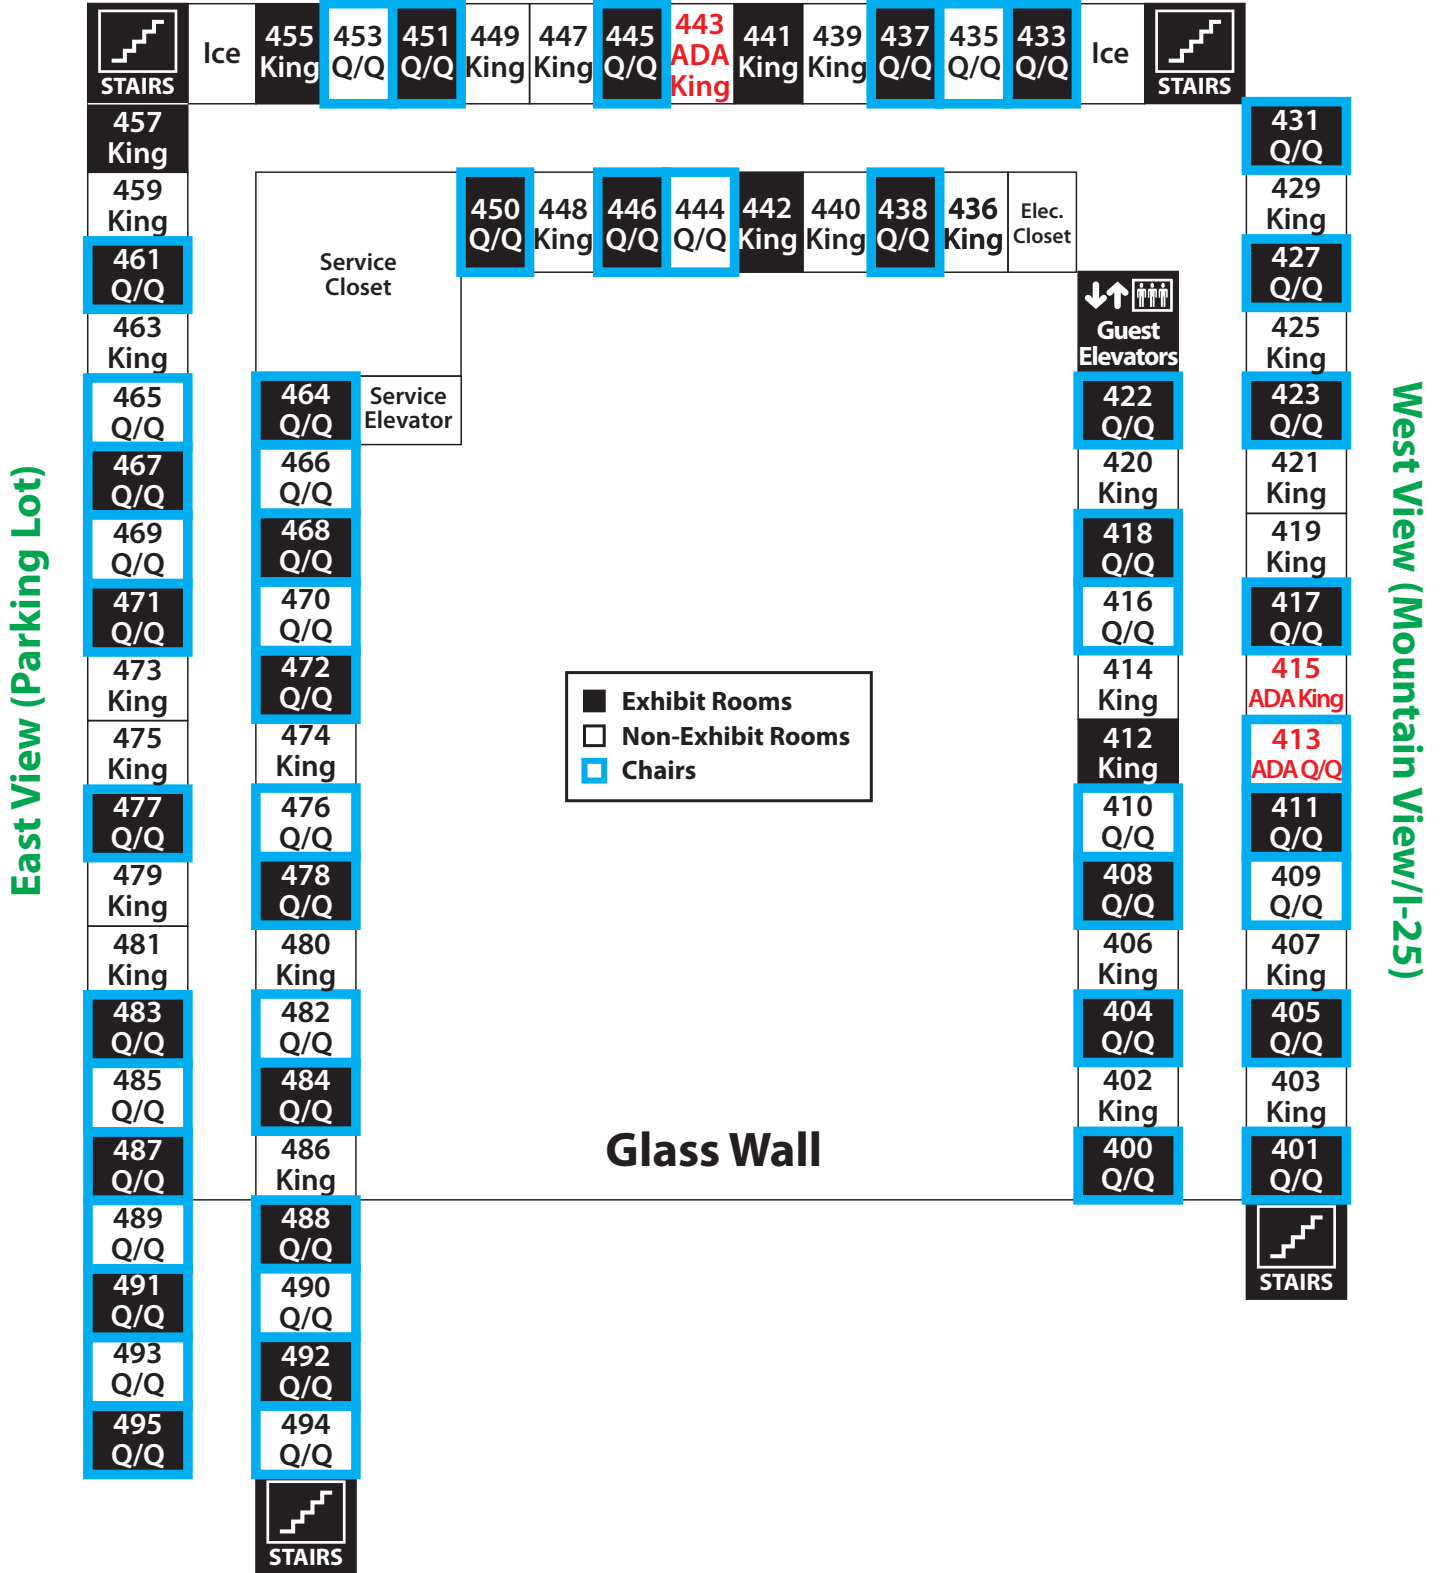

North View (Downtown Denver/Union Street)

**Marriott 4th Floor
Front Range Tower**

**400-495
Elevator and Stair Access**

South View (Obstructed View Building)

West View (Mountain View/I-25)

South View (Obstructed View Building)

North View (Downtown Denver/Union Street)

**Marriott
2nd Floor
Summit Tower**

**2000-2032
Elevator and
Stair Access**

- Exhibit Rooms
- Non-Exhibit Rooms
- Chairs

East View (Parking Lot)

West View (Mountain View/I-25)

South View (Obstructed View Building)

North View (Downtown Denver/Union Street)

Marriott 3rd Floor Summit Tower

3000-3032 Elevator and Stair Access

- Exhibit Rooms
- Non-Exhibit Rooms
- ▣ Chairs

East View (Parking Lot)

West View (Mountain View/I-25)

South View (Obstructed View Building)

North View (Downtown Denver/Union Street)

Marriott 4th Floor Summit Tower

4000-4032 Elevator and Stair Access

- Exhibit Rooms
- Non-Exhibit Rooms
- ▣ Chairs