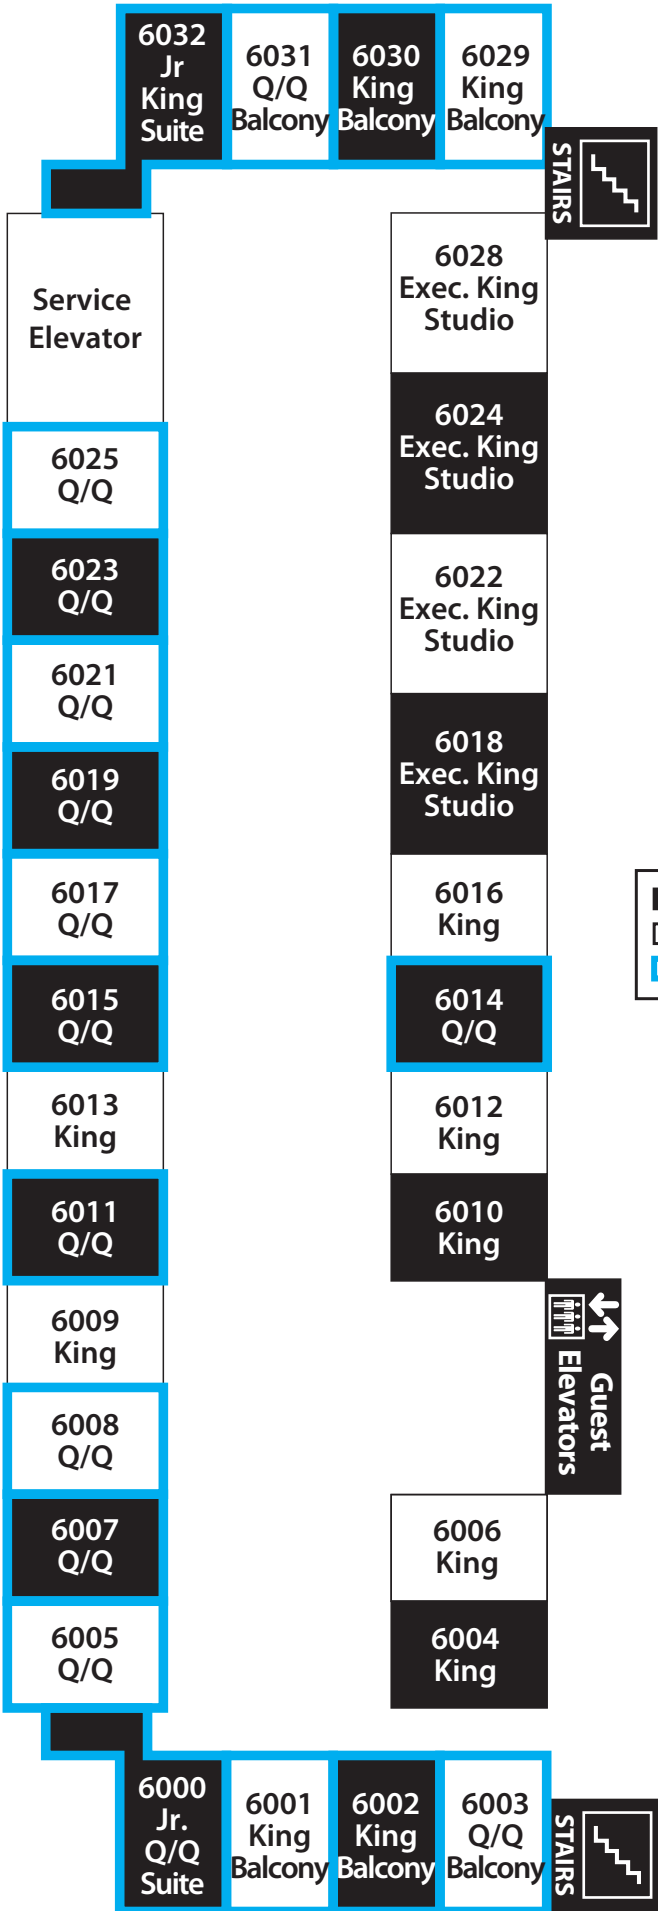

West View (Mountain View/I-25)

Marriott 6th Floor Summit Tower

6000-6032 Elevator and Stair Access

North View (Downtown Denver/Union Street)

South View (Obstructed View Building)

East View (Parking Lot)