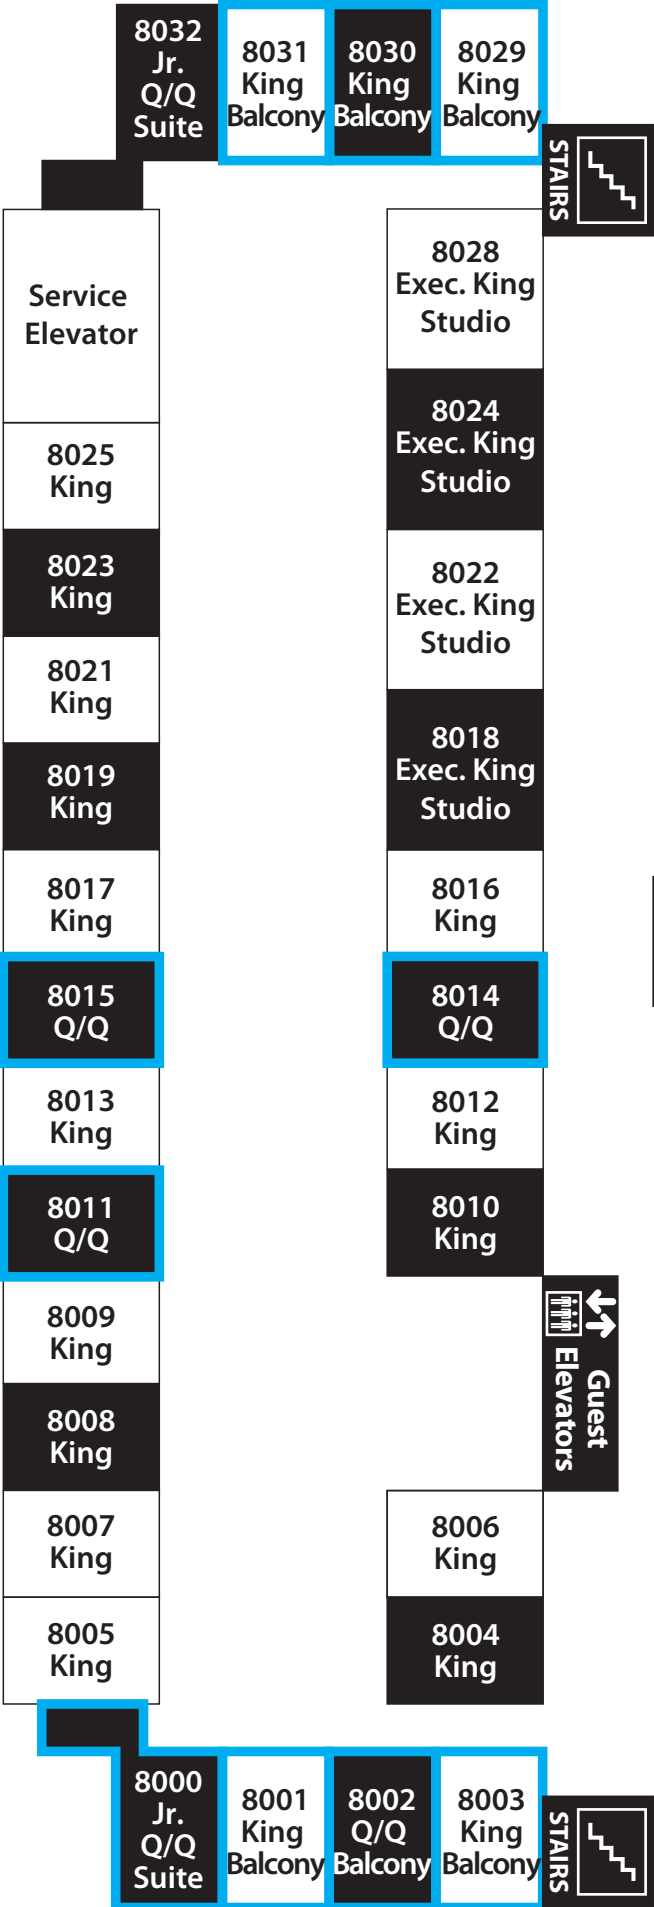

### 2000-2032 Elevator and Stair Access

- Exhibit Rooms
- Non-Exhibit Rooms
- ▣ Chairs

North View (Downtown Denver/Union Street)

South View (Obstructed View Building)

# Marriott 7th Floor Summit Tower

## 7000-7032 Elevator and Stair Access

- Exhibit Rooms
- Non-Exhibit Rooms
- ▣ Chairs

East View (Parking Lot)

West View (Mountain View/I-25)

South View (Obstructed View Building)

North View (Downtown Denver/Union Street)

**Marriott  
8th Floor  
Summit Tower**

**8000-8032  
Elevator and  
Stair Access**

- Exhibit Rooms
- Non-Exhibit Rooms
- Chairs

East View (Parking Lot)

West View (Mountain View/I-25)

Marriott  
9th Floor  
Summit Tower