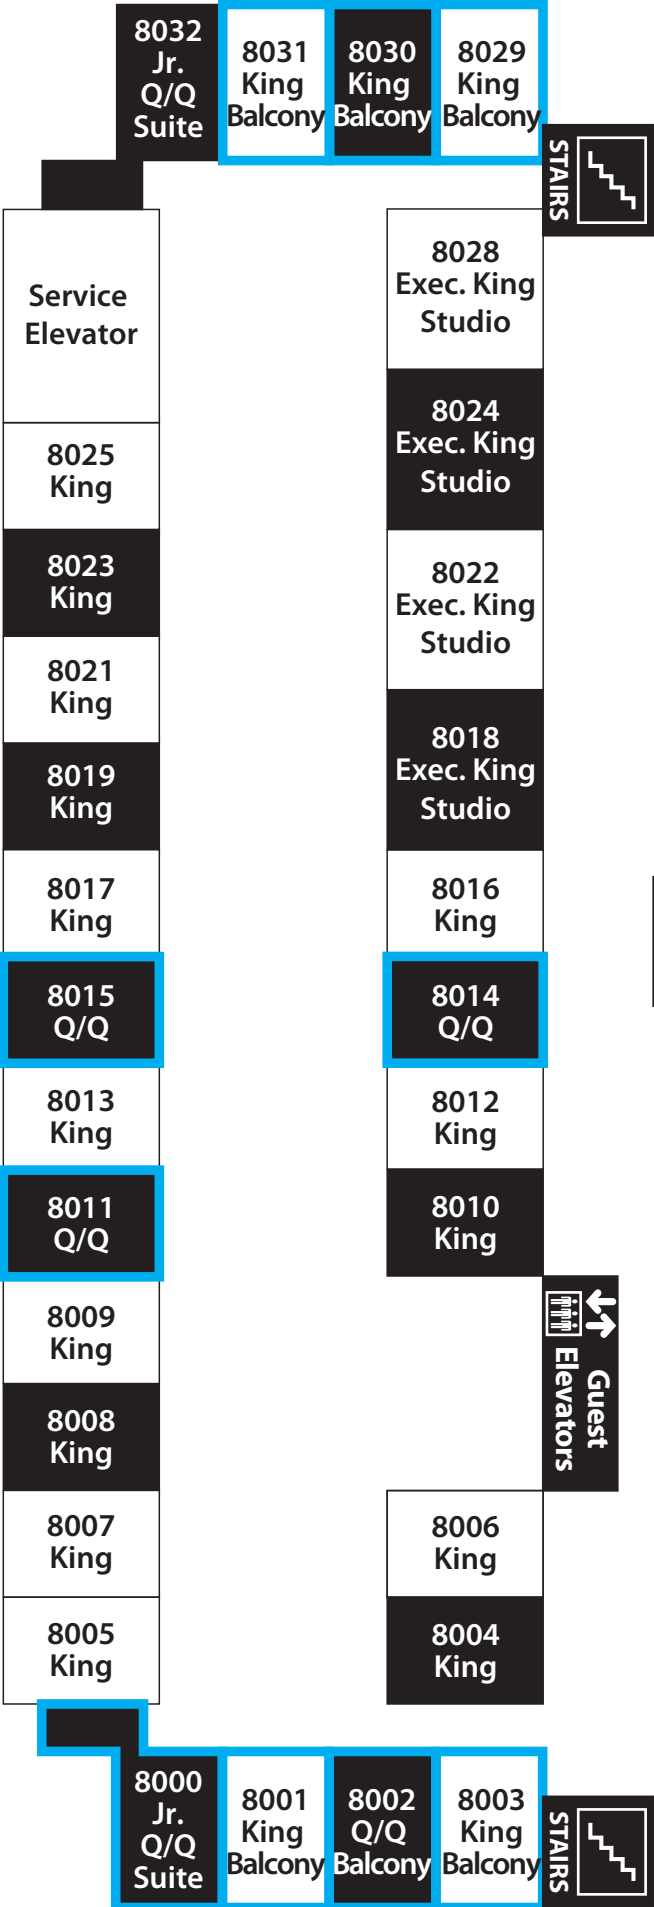

West View (Mountain View/I-25)

South View (Obstructed View Building)

North View (Downtown Denver/Union Street)

**Marriott
6th Floor
Summit Tower**

**6000-6032
Elevator and
Stair Access**

- Exhibit Rooms
- Non-Exhibit Rooms
- Chairs

East View (Parking Lot)

West View (Mountain View/I-25)

South View (Obstructed View Building)

North View (Downtown Denver/Union Street)

Marriott 7th Floor Summit Tower

7000-7032 Elevator and Stair Access

- Exhibit Rooms
- Non-Exhibit Rooms
- Chairs

East View (Parking Lot)

West View (Mountain View/I-25)

South View (Obstructed View Building)

North View (Downtown Denver/Union Street)

**Marriott
8th Floor
Summit Tower**

**8000-8032
Elevator and
Stair Access**

- Exhibit Rooms
- Non-Exhibit Rooms
- Chairs

East View (Parking Lot)

West View (Mountain View/I-25)

South View (Obstructed View Building)

North View (Downtown Denver/Union Street)

Marriott 9th Floor Summit Tower