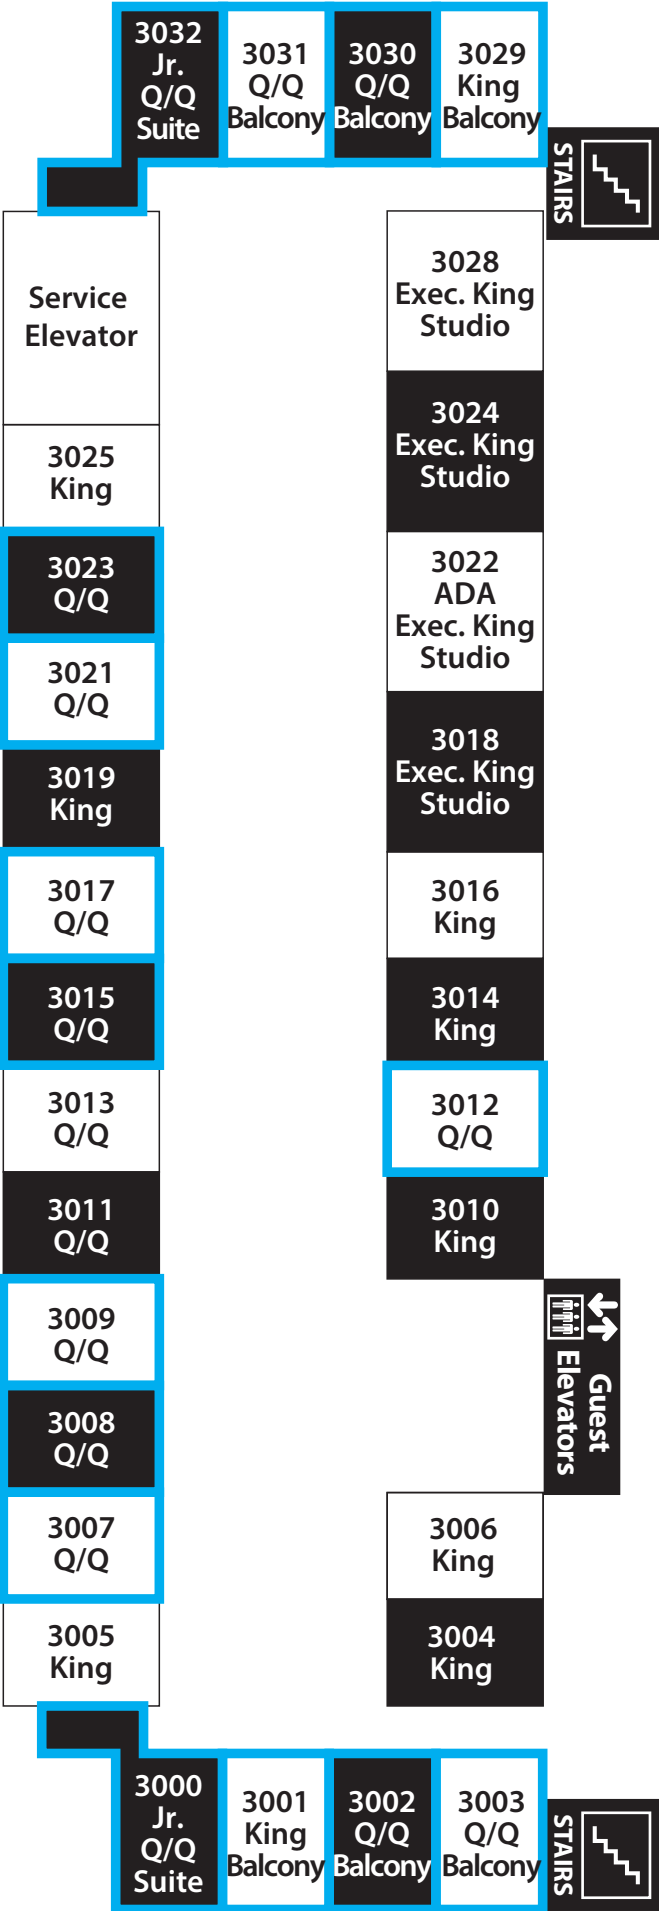

West View (Mountain View/I-25)

**Marriott
2nd Floor
Summit Tower**

**2000-2032
Elevator and
Stair Access**

- Exhibit Rooms
- Non-Exhibit Rooms
- Extended Stay Not Usable
- Removable Chairs, No Couches

North View (Downtown Denver/Union Street)

South View (Obstructed View Building)

East View (Parking Lot)

West View (Mountain View/I-25)

Marriott
3rd Floor
Summit Tower

3000-3032
Elevator and
Stair Access

- Exhibit Rooms
- Non-Exhibit Rooms
- ▣ Removable Chairs, No Couches

North View (Downtown Denver/Union Street)

South View (Obstructed View Building)

East View (Parking Lot)

West View (Mountain View/I-25)

South View (Obstructed View Building)

North View (Downtown Denver/Union Street)

Marriott 4th Floor Summit Tower

4000-4032 Elevator and Stair Access

- Exhibit Rooms
- Non-Exhibit Rooms
- Removable Chairs, No Couches

East View (Parking Lot)

West View (Mountain View/I-25)

Marriott
5th Floor
Summit Tower