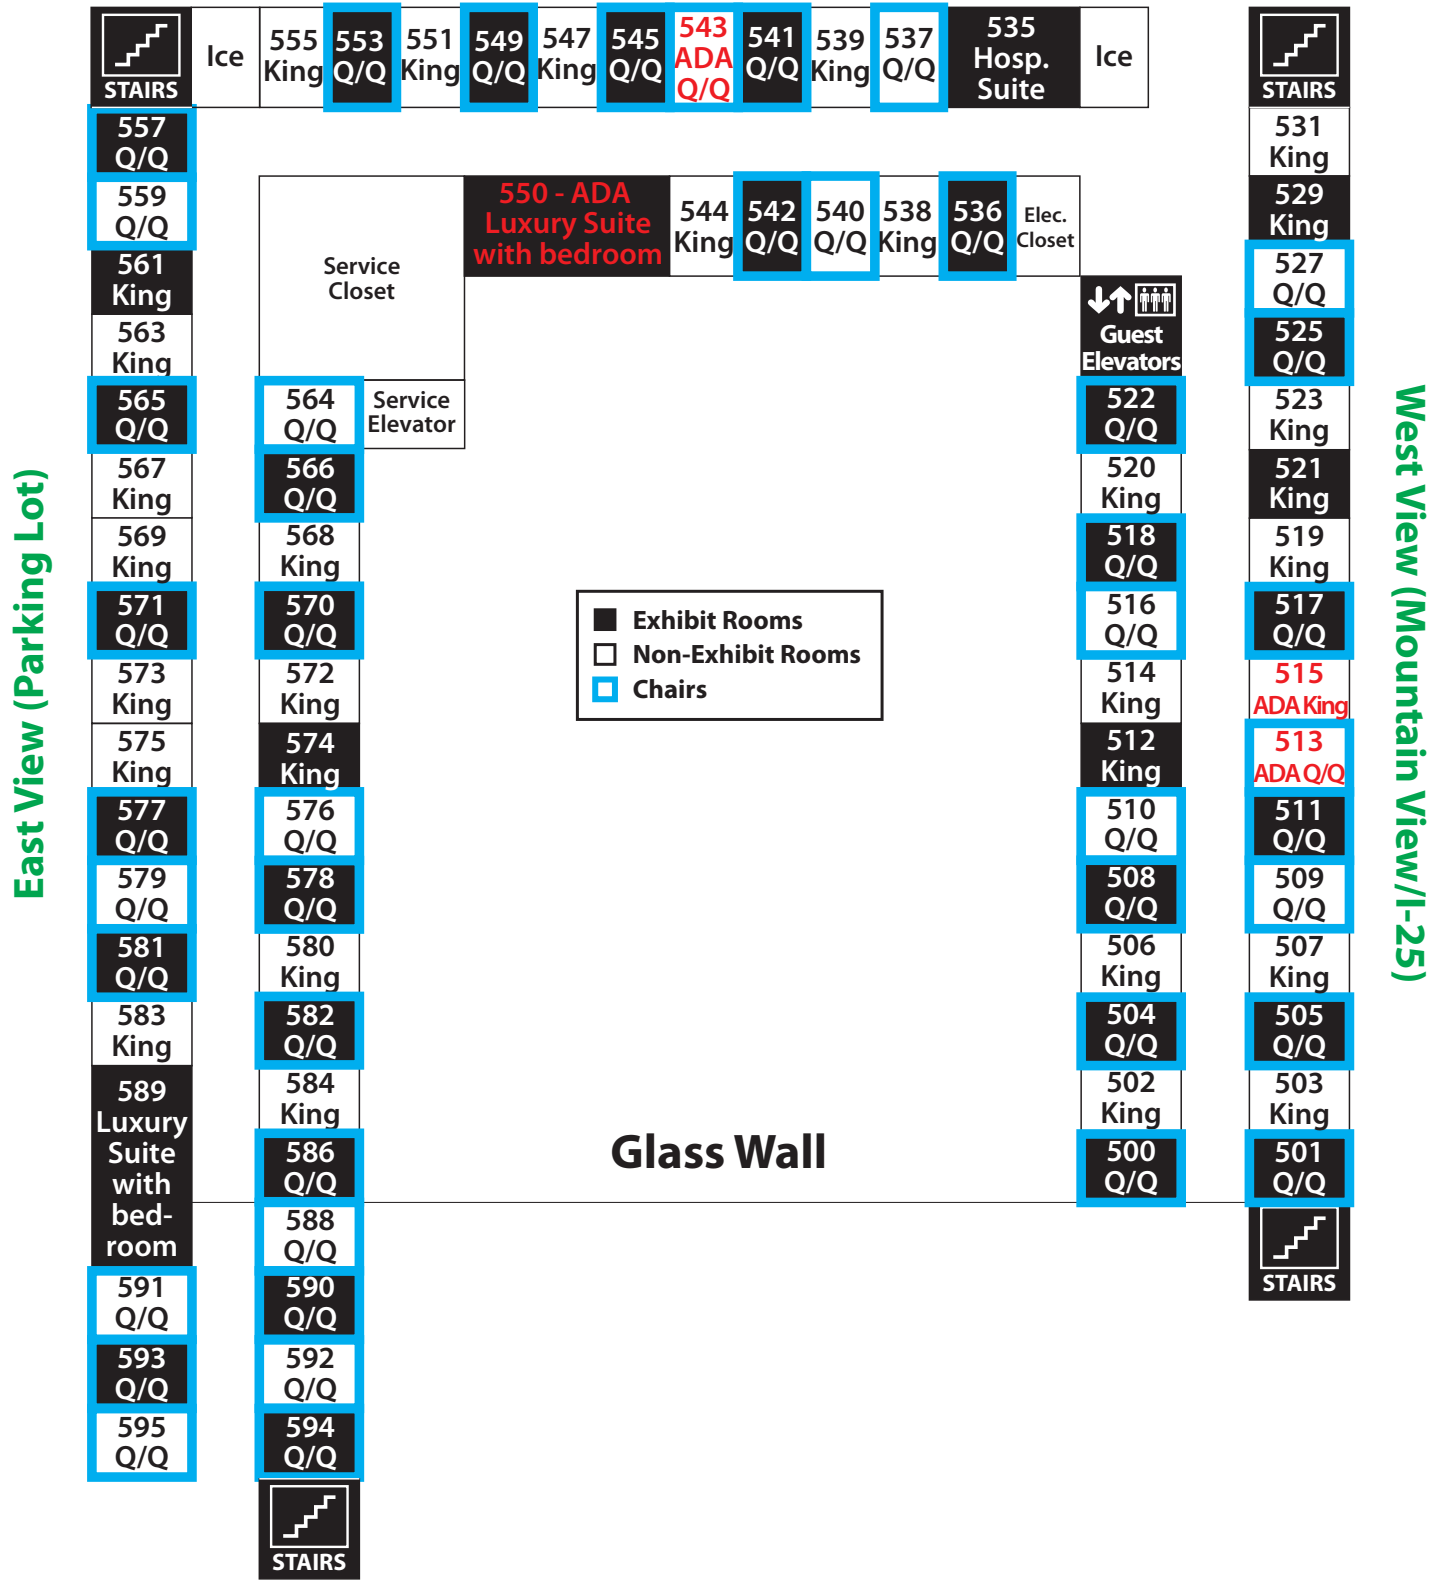

North View (Downtown Denver/Union Street)

Marriott 5th Floor Front Range Tower

500-595 Elevator and Stair Access