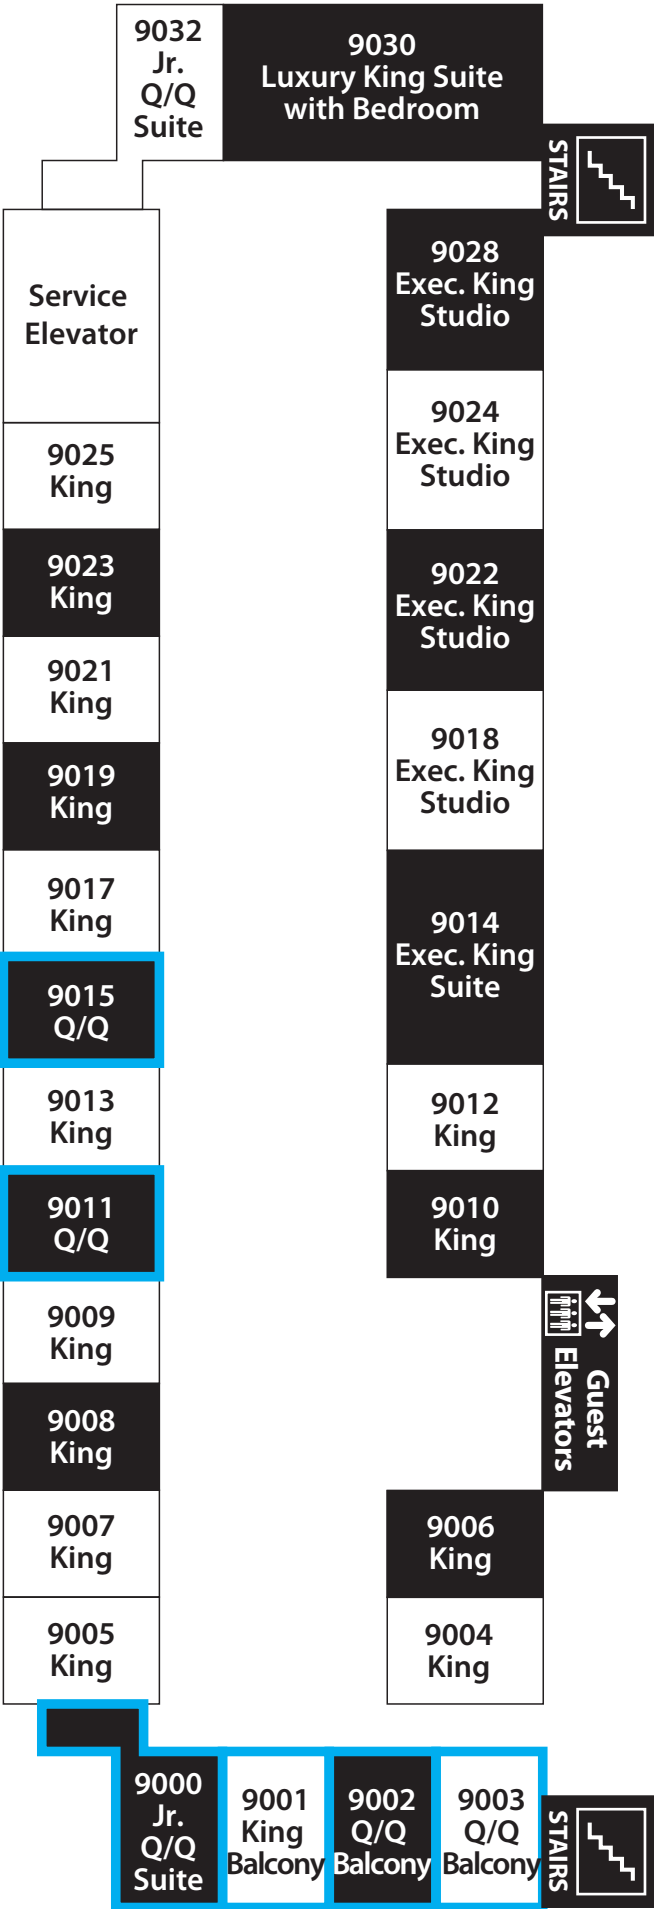

# Marriott 7th Floor Summit Tower

**Marriott  
8th Floor  
Summit Tower**

**8000-8032  
Elevator and  
Stair Access**

- Exhibit Rooms
- Non-Exhibit Rooms
- Chairs

East View (Parking Lot)

West View (Mountain View/I-25)

Marriott  
9th Floor  
Summit Tower

9000-9032  
Elevator and  
Stair Access

North View (Downtown Denver/Union Street)

South View (Obstructed View Building)

- Exhibit Rooms
- Non-Exhibit Rooms
- ▣ Chairs

East View (Parking Lot)

West View (Mountain View/I-25)

Marriott  
10th Floor  
Summit Tower

1000-1032  
Elevator and  
Stair Access

North View (Downtown Denver/Union Street)

South View (Obstructed View Building)

- Exhibit Rooms
- Non-Exhibit Rooms
- Chairs

East View (Parking Lot)