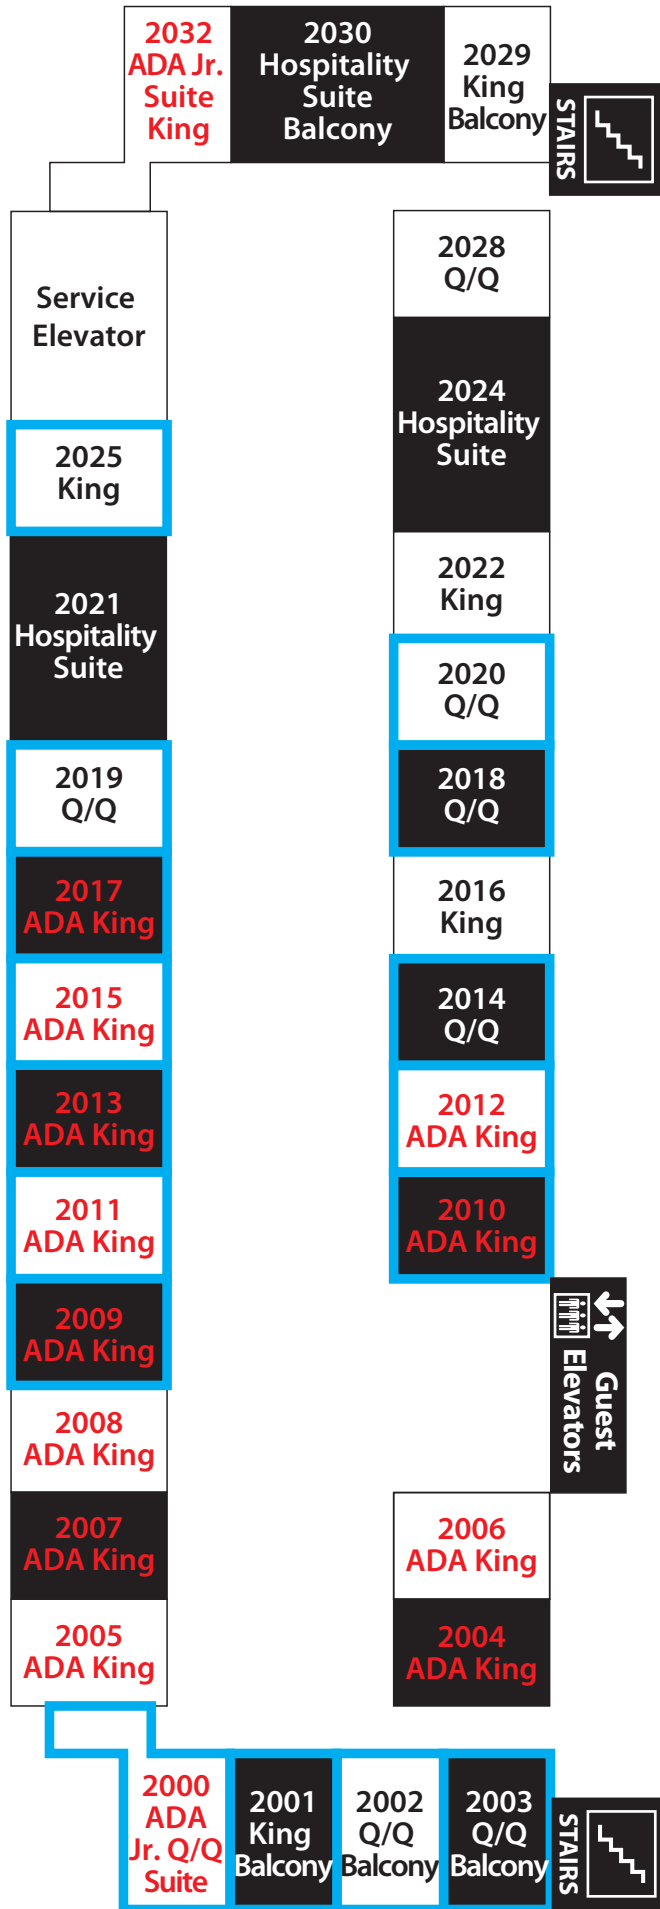

North View (Downtown Denver/Union Street)

**Marriott 4th Floor
Front Range Tower**

**400-495
Elevator and Stair Access**

South View (Obstructed View Building)

West View (Mountain View/I-25)

South View (Obstructed View Building)

North View (Downtown Denver/Union Street)

**Marriott
2nd Floor
Summit Tower**

**2000-2032
Elevator and
Stair Access**

- Exhibit Rooms
- Non-Exhibit Rooms
- Chairs

East View (Parking Lot)

West View (Mountain View/I-25)

South View (Obstructed View Building)

North View (Downtown Denver/Union Street)

Marriott 3rd Floor Summit Tower

3000-3032 Elevator and Stair Access

- Exhibit Rooms
- Non-Exhibit Rooms
- ▣ Chairs

East View (Parking Lot)

West View (Mountain View/I-25)

South View (Obstructed View Building)

North View (Downtown Denver/Union Street)

Marriott 4th Floor Summit Tower

4000-4032 Elevator and Stair Access

- Exhibit Rooms
- Non-Exhibit Rooms
- ▣ Chairs