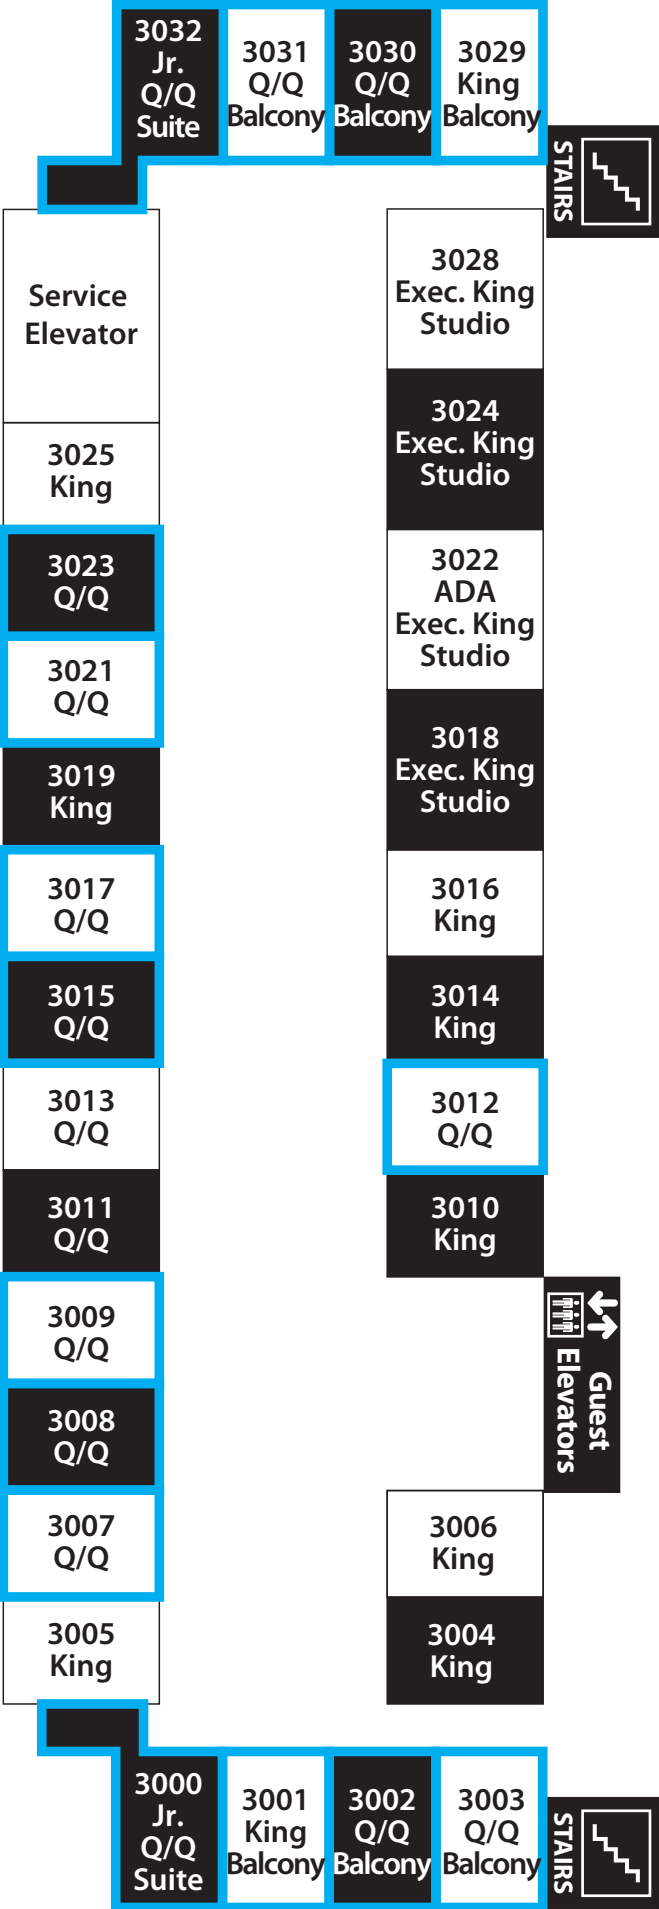

North View (Downtown Denver/Union Street)

**Marriott 4th Floor
Front Range Tower**

**400-495
Elevator and Stair Access**

South View (Obstructed View Building)

West View (Mountain View/I-25)

South View (Obstructed View Building)

North View (Downtown Denver/Union Street)

**Marriott
2nd Floor
Summit Tower**

**2000-2032
Elevator and
Stair Access**

- Exhibit Rooms
- Non-Exhibit Rooms
- Chairs

East View (Parking Lot)

West View (Mountain View/I-25)

South View (Obstructed View Building)

North View (Downtown Denver/Union Street)

Marriott 3rd Floor Summit Tower

3000-3032 Elevator and Stair Access

- Exhibit Rooms
- Non-Exhibit Rooms
- ▣ Chairs

East View (Parking Lot)

West View (Mountain View/I-25)

South View (Obstructed View Building)

North View (Downtown Denver/Union Street)

Marriott 4th Floor Summit Tower

4000-4032 Elevator and Stair Access

- Exhibit Rooms
- Non-Exhibit Rooms
- ▣ Chairs