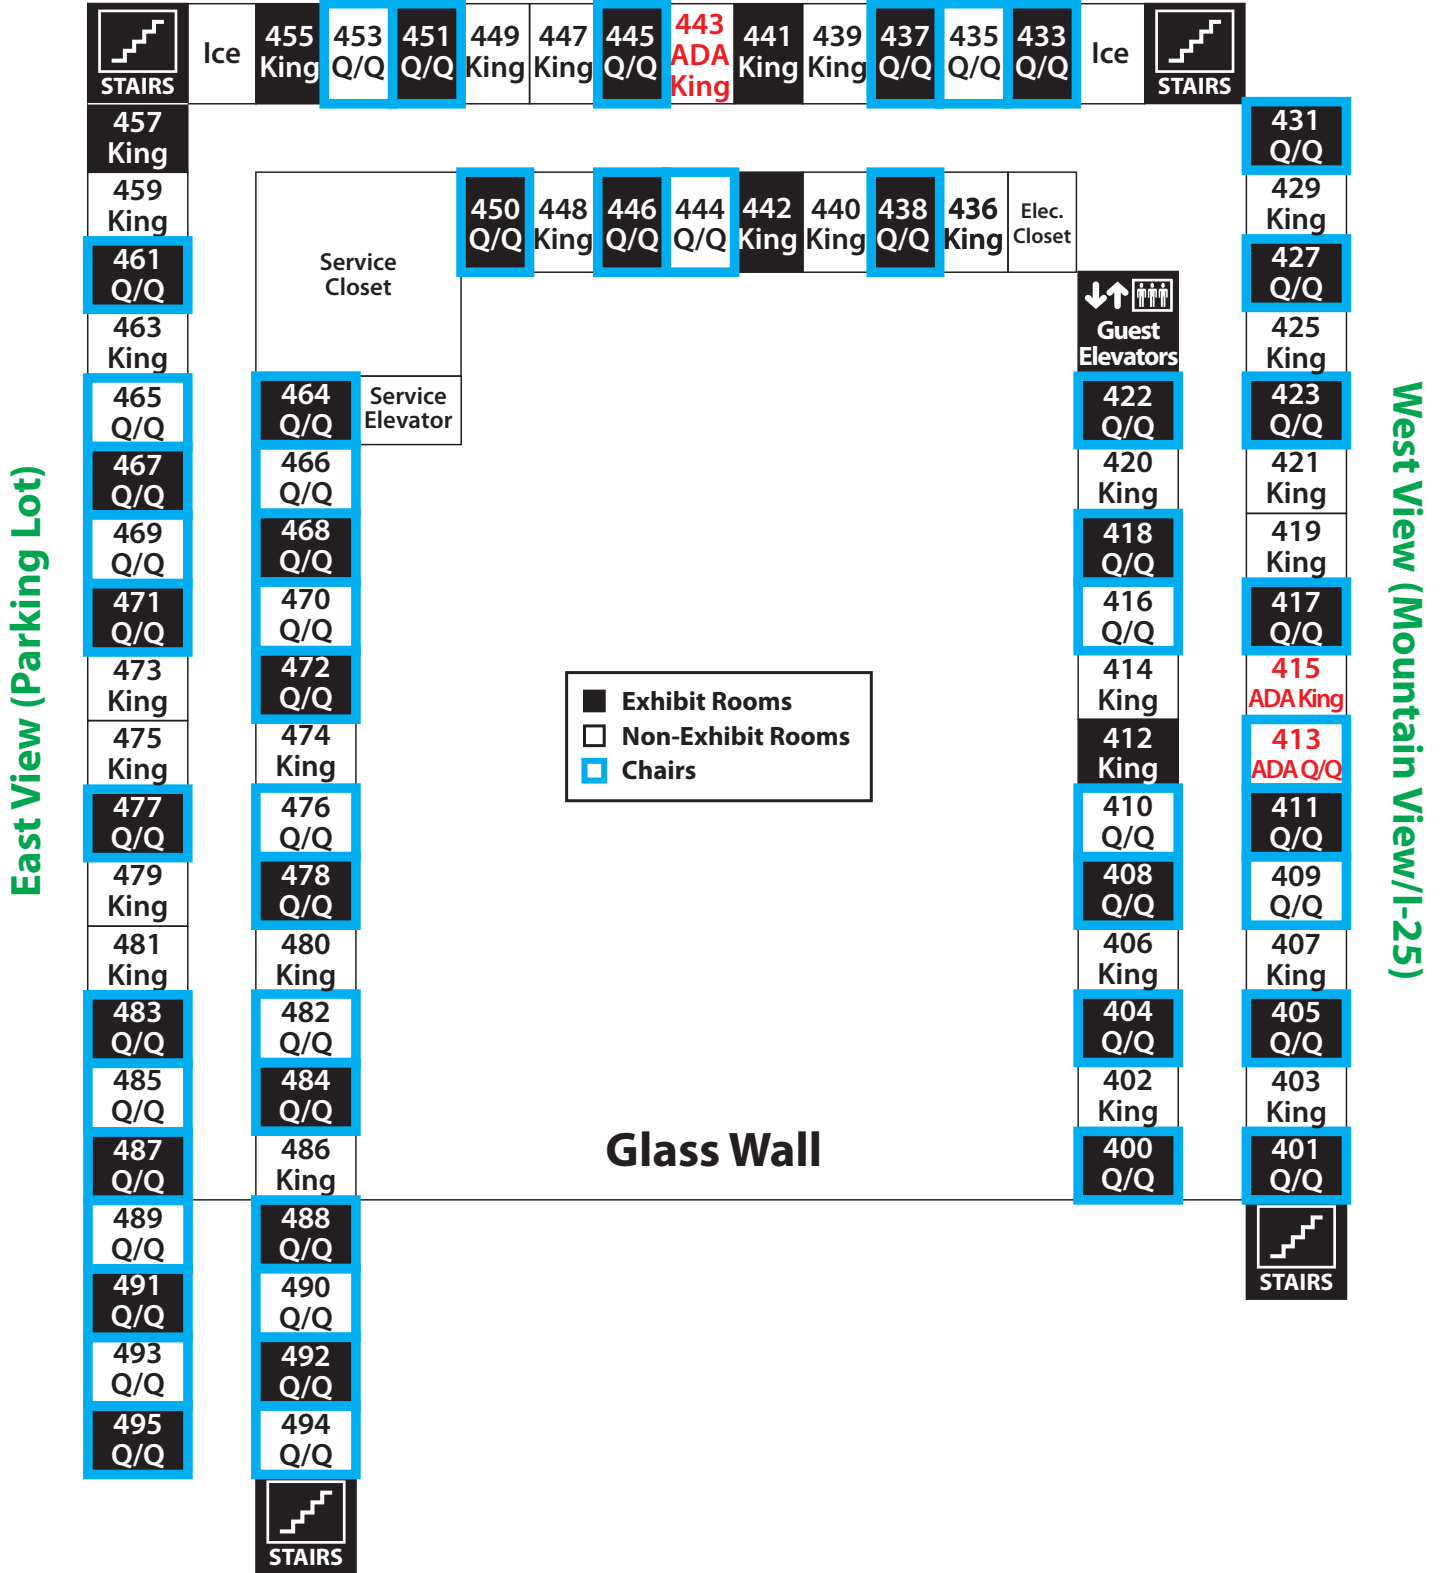

## North View (Downtown Denver/Union Street)

# Marriott 4th Floor Front Range Tower

## South View (Obstructed View Building)

# Marriott 5th Floor Front Range Tower