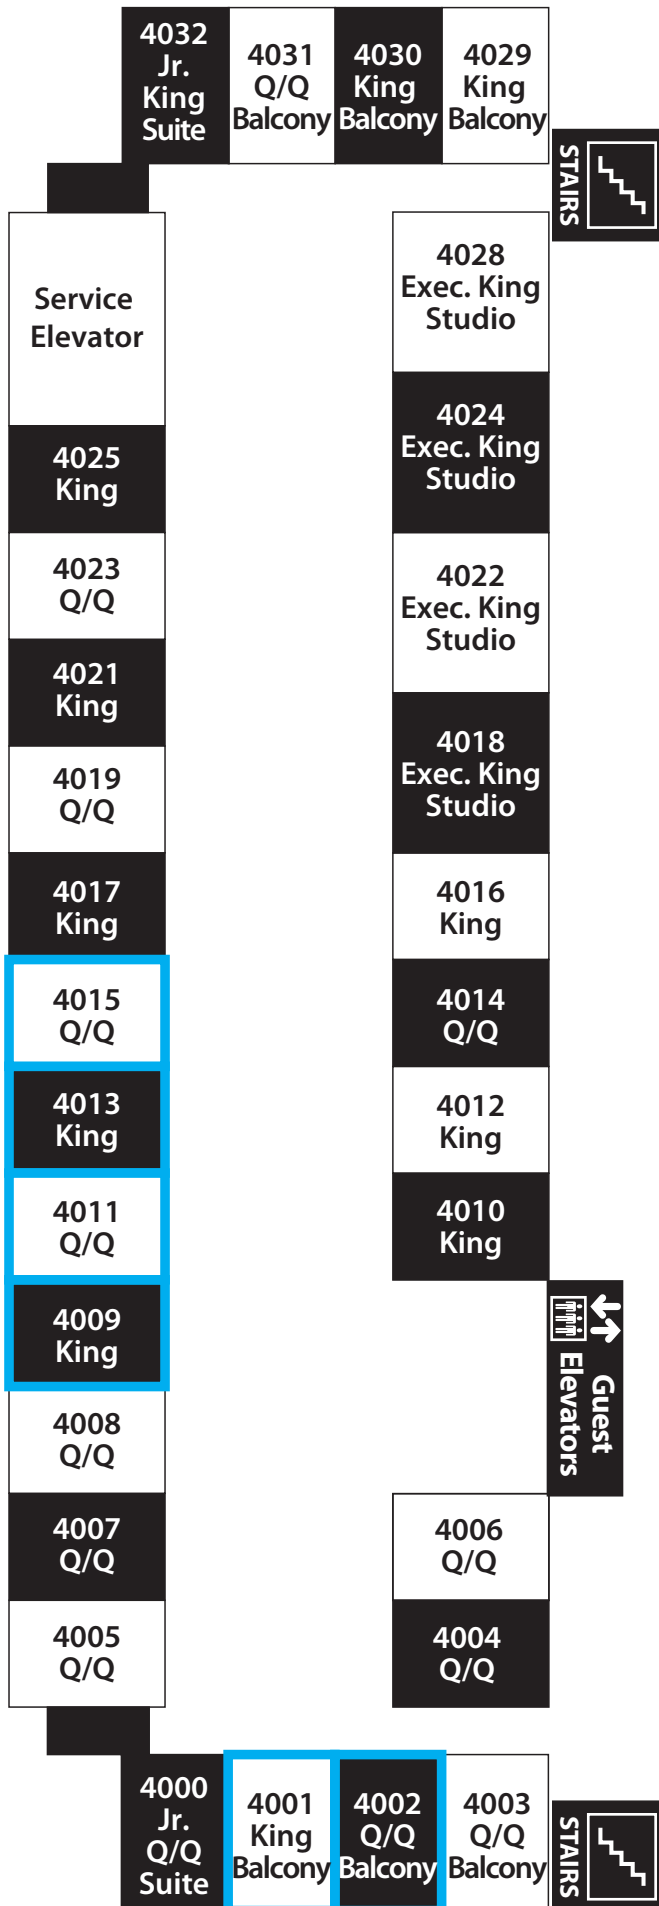

## Marriott 2nd Floor Summit Tower

### 2000-2032 Elevator and Stair Access

- Exhibit Rooms
- Non-Exhibit Rooms
- ▣ Chairs

North View (Downtown Denver/Union Street)

South View (Obstructed View Building)

# East View (Parking Lot)

West View (Mountain View/I-25)

South View (Obstructed View Building)

North View (Downtown Denver/Union Street)

Marriott 3rd Floor Summit Tower

3000-3032 Elevator and Stair Access

- Exhibit Rooms
- Non-Exhibit Rooms
- ▣ Chairs

# Marriott 4th Floor Summit Tower