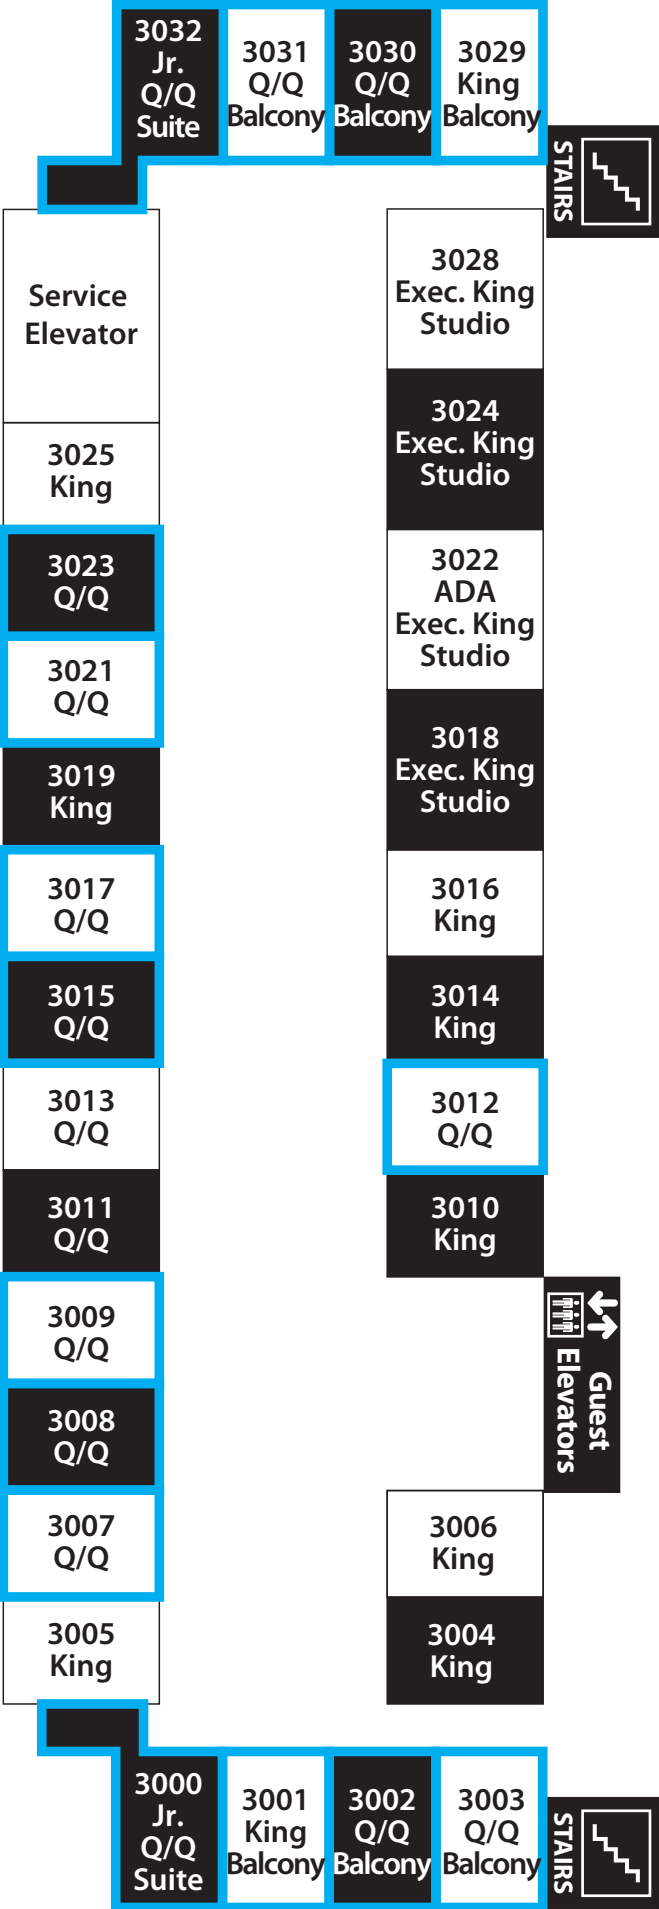

## Marriott 2nd Floor Summit Tower

### 2000-2032 Elevator and Stair Access

- Exhibit Rooms
- Non-Exhibit Rooms
- ▣ Chairs

North View (Downtown Denver/Union Street)

South View (Obstructed View Building)

# East View (Parking Lot)

West View (Mountain View/I-25)

South View (Obstructed View Building)

North View (Downtown Denver/Union Street)

Marriott 3rd Floor Summit Tower

3000-3032 Elevator and Stair Access

- Exhibit Rooms
- Non-Exhibit Rooms
- ▣ Chairs

# Marriott 4th Floor Summit Tower