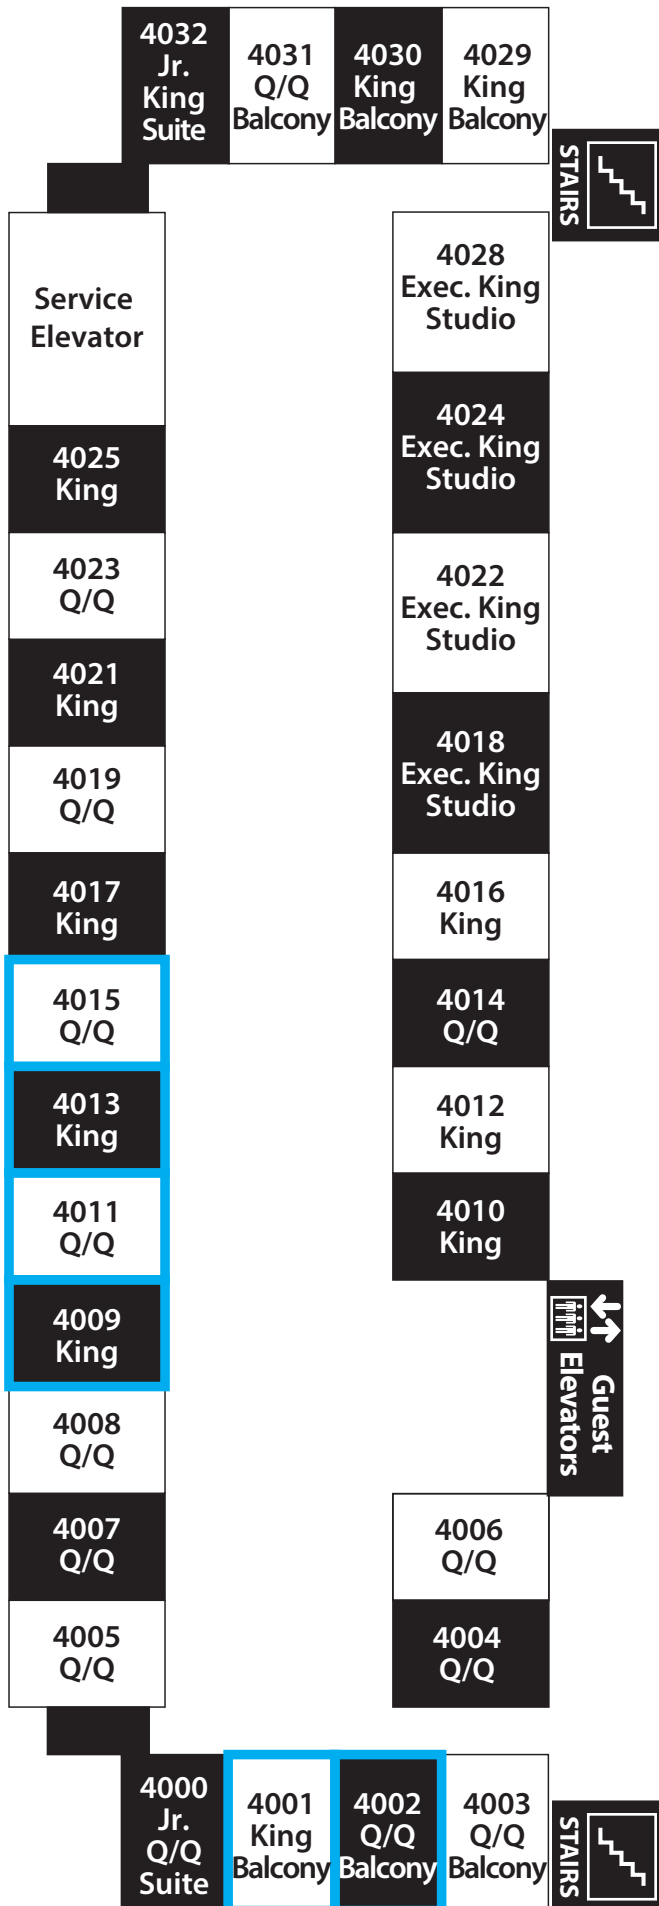

South View (Obstructed View Building)

East View (Parking Lot)

West View (Mountain View/I-25)

Marriott
3rd Floor
Summit Tower

3000-3032
Elevator and
Stair Access

- Exhibit Rooms
- Non-Exhibit Rooms
- ▣ Removable Chairs, No Couches

North View (Downtown Denver/Union Street)

South View (Obstructed View Building)

East View (Parking Lot)

West View (Mountain View/I-25)

South View (Obstructed View Building)

North View (Downtown Denver/Union Street)

Marriott 4th Floor Summit Tower

4000-4032 Elevator and Stair Access

- Exhibit Rooms
- Non-Exhibit Rooms
- Removable Chairs, No Couches

East View (Parking Lot)

West View (Mountain View/I-25)

Marriott
5th Floor
Summit Tower

5000-5032
Elevator and
Stair Access

North View (Downtown Denver/Union Street)

South View (Obstructed View Building)

- Exhibit Rooms
- Non-Exhibit Rooms
- Removable Chairs, No Couches

East View (Parking Lot)