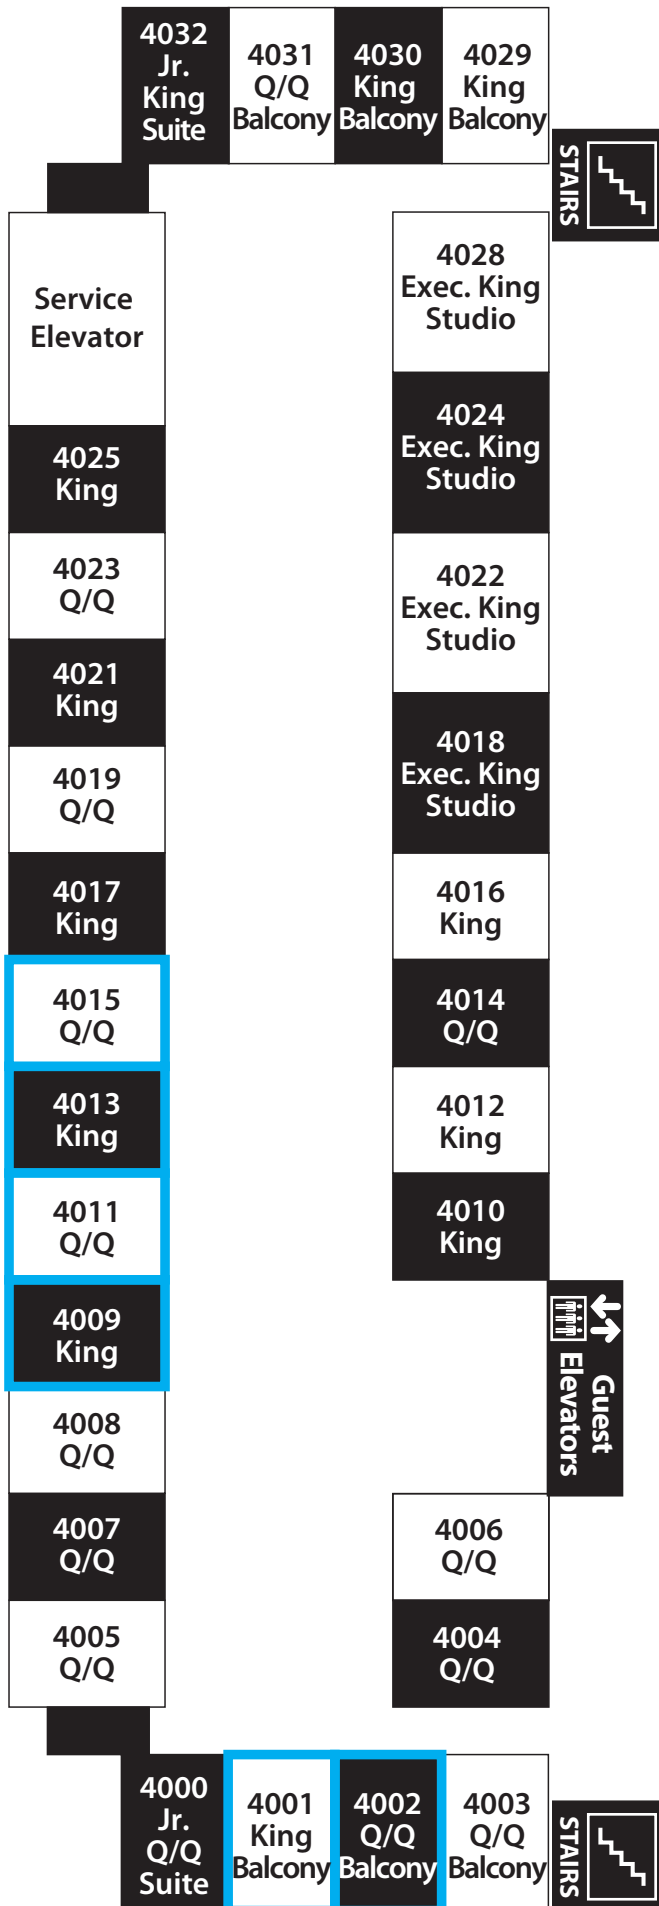

North View (Downtown Denver/Union Street)

**Marriott
2nd Floor
Summit Tower**

**2000-2032
Elevator and
Stair Access**

- Exhibit Rooms
- Non-Exhibit Rooms
- Chairs

East View (Parking Lot)

West View (Mountain View/I-25)

South View (Obstructed View Building)

North View (Downtown Denver/Union Street)

Marriott 3rd Floor Summit Tower

3000-3032 Elevator and Stair Access

- Exhibit Rooms
- Non-Exhibit Rooms
- ▣ Chairs

East View (Parking Lot)

West View (Mountain View/I-25)

South View (Obstructed View Building)

North View (Downtown Denver/Union Street)

Marriott 4th Floor Summit Tower

4000-4032 Elevator and Stair Access

- Exhibit Rooms
- Non-Exhibit Rooms
- ▣ Chairs

East View (Parking Lot)

West View (Mountain View/I-25)

Marriott 5th Floor Summit Tower

5000-5032 Elevator and Stair Access

North View (Downtown Denver/Union Street)

South View (Obstructed View Building)

East View (Parking Lot)