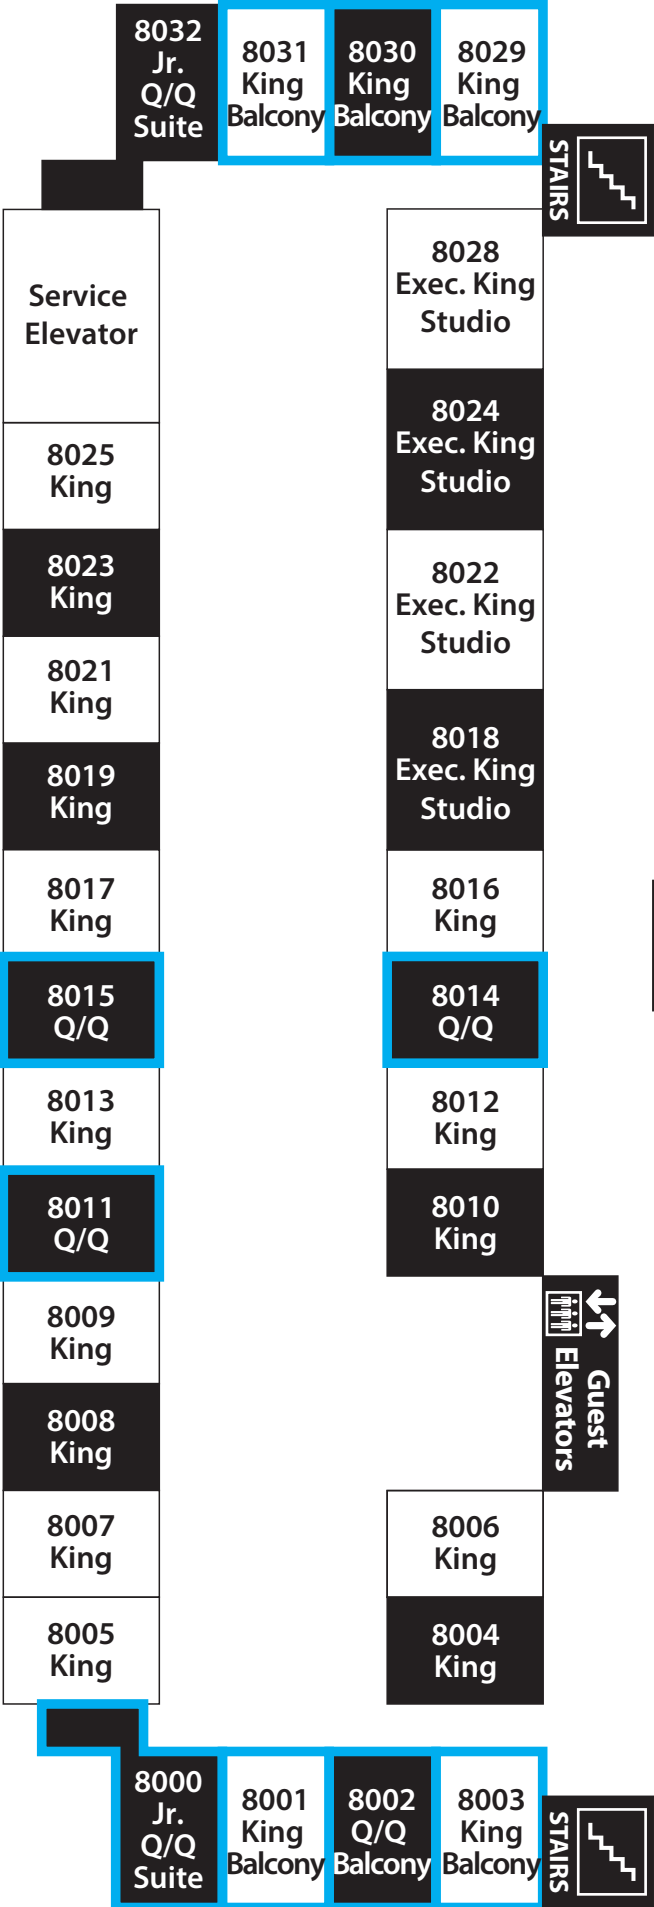

West View (Mountain View/I-25)

Marriott 6th Floor Summit Tower

6000-6032 Elevator and Stair Access

North View (Downtown Denver/Union Street)

South View (Obstructed View Building)

- Exhibit Rooms
- Non-Exhibit Rooms
- ▣ Removable Chairs, No Couches

East View (Parking Lot)

West View (Mountain View/I-25)

South View (Obstructed View Building)

North View (Downtown Denver/Union Street)

Marriott 7th Floor Summit Tower

7000-7032 Elevator and Stair Access

- Exhibit Rooms
- Non-Exhibit Rooms
- Removable Chairs, No Couches

East View (Parking Lot)

West View (Mountain View/I-25)

South View (Obstructed View Building)

North View (Downtown Denver/Union Street)

Marriott 8th Floor Summit Tower

8000-8032 Elevator and Stair Access

- Exhibit Rooms
- Non-Exhibit Rooms
- Removable Chairs, No Couches

East View (Parking Lot)

West View (Mountain View/I-25)

South View (Obstructed View Building)

North View (Downtown Denver/Union Street)

Marriott 9th Floor Summit Tower

9000-9032 Elevator and Stair Access

- Exhibit Rooms
- Non-Exhibit Rooms
- Removable Chairs, No Couches