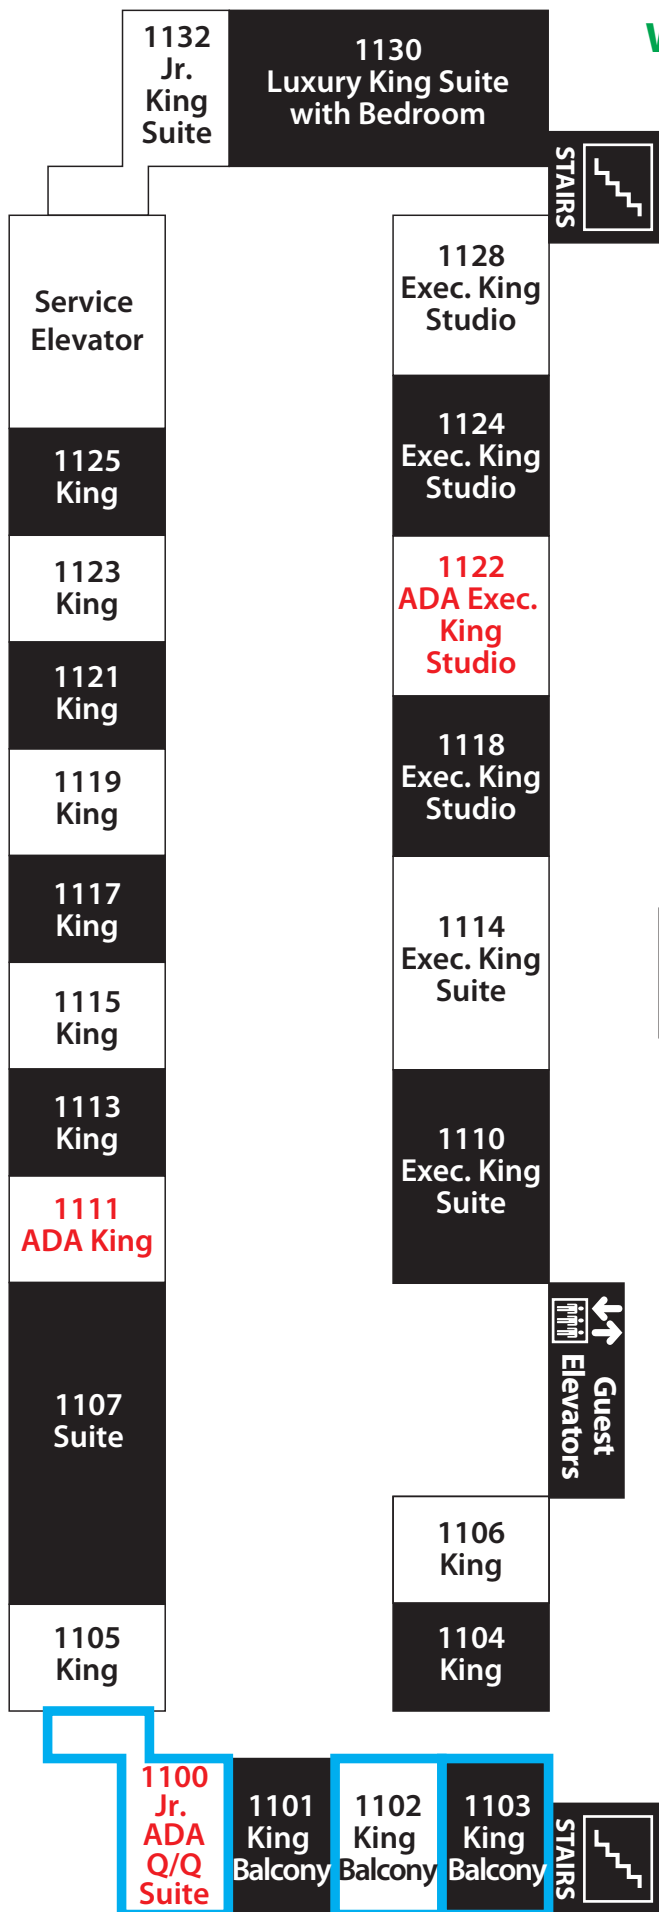

North View (Downtown Denver/Union Street)

**Marriott 4th Floor
Front Range Tower**

**400-495
Elevator and Stair Access**

South View (Obstructed View Building)

West View (Mountain View/I-25)

South View (Obstructed View Building)

West View (Mountain View/I-25)

South View (Obstructed View Building)

North View (Downtown Denver/Union Street)

Marriott 4th Floor Summit Tower

4000-4032 Elevator and Stair Access

- Exhibit Rooms
- Non-Exhibit Rooms
- ▣ Chairs

Marriott 10th Floor Summit Tower

1000-1032 Elevator and Stair Access

- Exhibit Rooms
- Non-Exhibit Rooms
- ▣ Chairs

East View (Parking Lot)

West View (Mountain View/I-25)

South View (Obstructed View Building)

North View (Downtown Denver/Union Street)

Marriott 11th Floor Summit Tower

1100-1132 Elevator and Stair Access

- Exhibit Rooms
- Non-Exhibit Rooms
- ▭ Chairs

East View (Parking Lot)