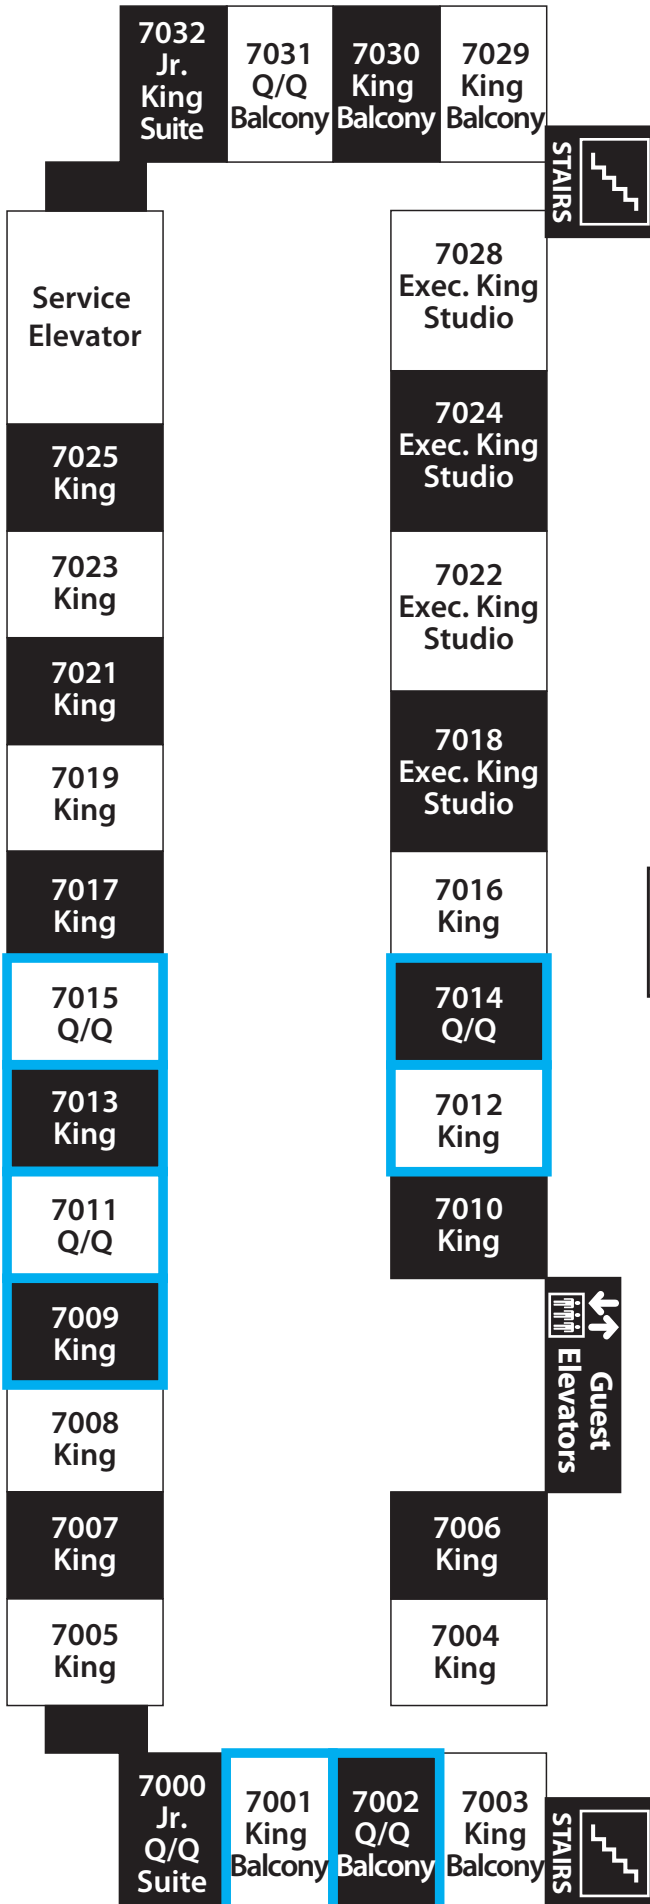

East View (Parking Lot)

West View (Mountain View/I-25)

Marriott 5th Floor Summit Tower

5000-5032 Elevator and Stair Access

North View (Downtown Denver/Union Street)

South View (Obstructed View Building)

East View (Parking Lot)

West View (Mountain View/I-25)

South View (Obstructed View Building)

North View (Downtown Denver/Union Street)

**Marriott
6th Floor
Summit Tower**

**6000-6032
Elevator and
Stair Access**

- Exhibit Rooms
- Non-Exhibit Rooms
- Chairs

East View (Parking Lot)

West View (Mountain View/I-25)

South View (Obstructed View Building)

North View (Downtown Denver/Union Street)

Marriott 7th Floor Summit Tower

7000-7032 Elevator and Stair Access

- Exhibit Rooms
- Non-Exhibit Rooms
- Chairs

- Exhibit Rooms
- Non-Exhibit Rooms
- Chairs

East View (Parking Lot)

West View (Mountain View/I-25)

South View (Obstructed View Building)

North View (Downtown Denver/Union Street)

Marriott 9th Floor Summit Tower