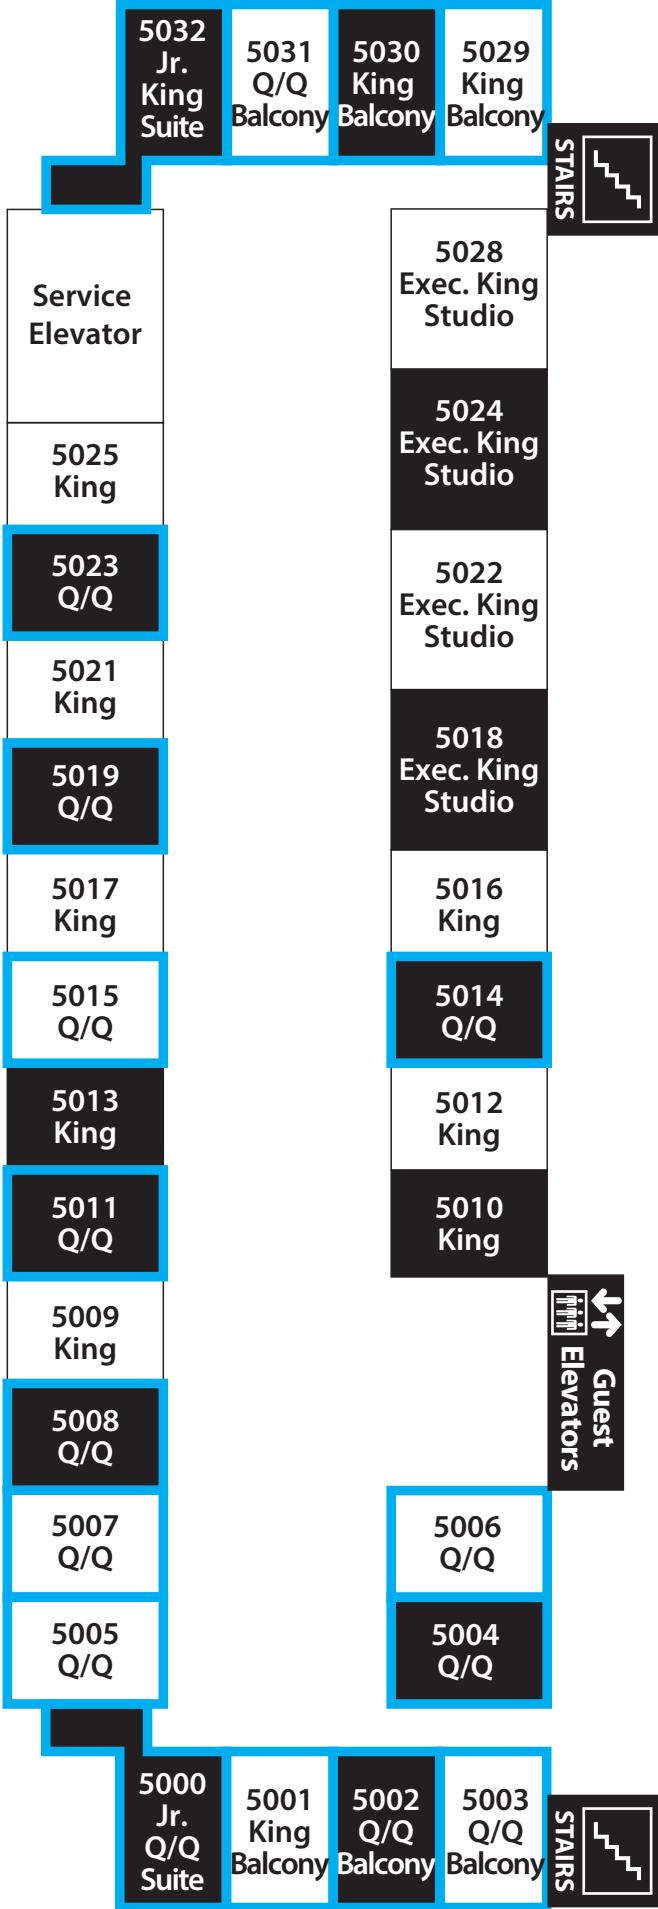

Marriott 4th Floor Summit Tower

4000-4032 Elevator and Stair Access

- Exhibit Rooms
- Non-Exhibit Rooms
- Removable Chairs, No Couches

East View (Parking Lot)

West View (Mountain View/I-25)

Marriott
5th Floor
Summit Tower

5000-5032
Elevator and
Stair Access

North View (Downtown Denver/Union Street)

South View (Obstructed View Building)

- Exhibit Rooms
- Non-Exhibit Rooms
- Removable Chairs, No Couches

East View (Parking Lot)

West View (Mountain View/I-25)

Marriott 6th Floor Summit Tower

6000-6032 Elevator and Stair Access

North View (Downtown Denver/Union Street)

South View (Obstructed View Building)

- Exhibit Rooms
- Non-Exhibit Rooms
- ▣ Removable Chairs, No Couches

East View (Parking Lot)

West View (Mountain View/I-25)

South View (Obstructed View Building)

North View (Downtown Denver/Union Street)

Marriott 7th Floor Summit Tower

7000-7032 Elevator and Stair Access

- Exhibit Rooms
- Non-Exhibit Rooms
- Removable Chairs, No Couches