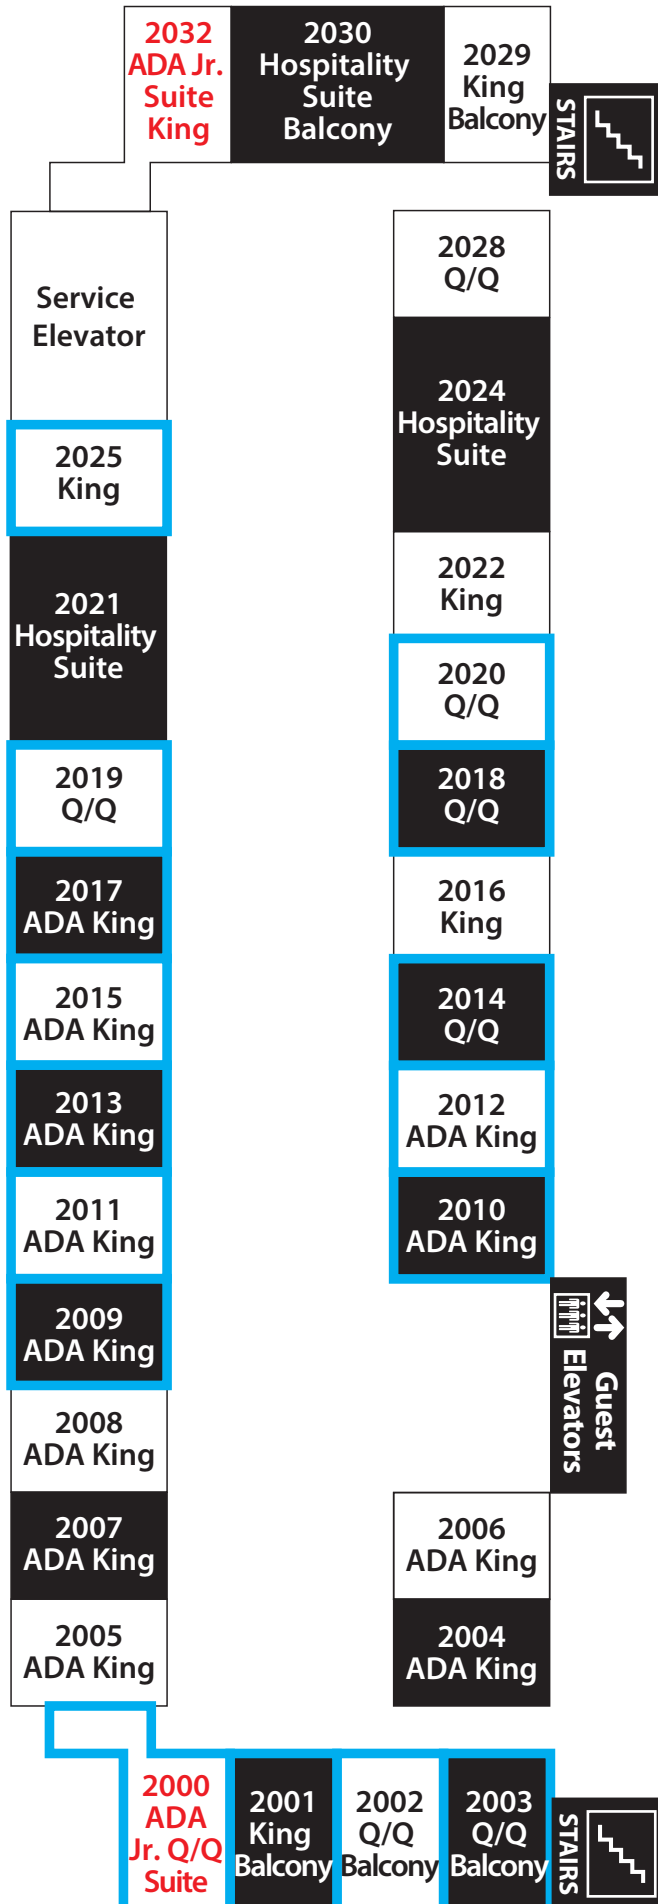

West View (Mountain View/I-25)

**Marriott
2nd Floor
Summit Tower**

**2000-2032
Elevator and
Stair Access**

- Exhibit Rooms
- Non-Exhibit Rooms
- Extended Stay Not Usable
- Removable Chairs, No Couches

North View (Downtown Denver/Union Street)

South View (Obstructed View Building)

East View (Parking Lot)

West View (Mountain View/I-25)

Marriott
3rd Floor
Summit Tower

3000-3032
Elevator and
Stair Access

- Exhibit Rooms
- Non-Exhibit Rooms
- ▣ Removable Chairs, No Couches

North View (Downtown Denver/Union Street)

South View (Obstructed View Building)

East View (Parking Lot)

West View (Mountain View/I-25)

South View (Obstructed View Building)

North View (Downtown Denver/Union Street)

Marriott 4th Floor Summit Tower

4000-4032 Elevator and Stair Access

- Exhibit Rooms
- Non-Exhibit Rooms
- Removable Chairs, No Couches

East View (Parking Lot)

West View (Mountain View/I-25)

Marriott
5th Floor
Summit Tower