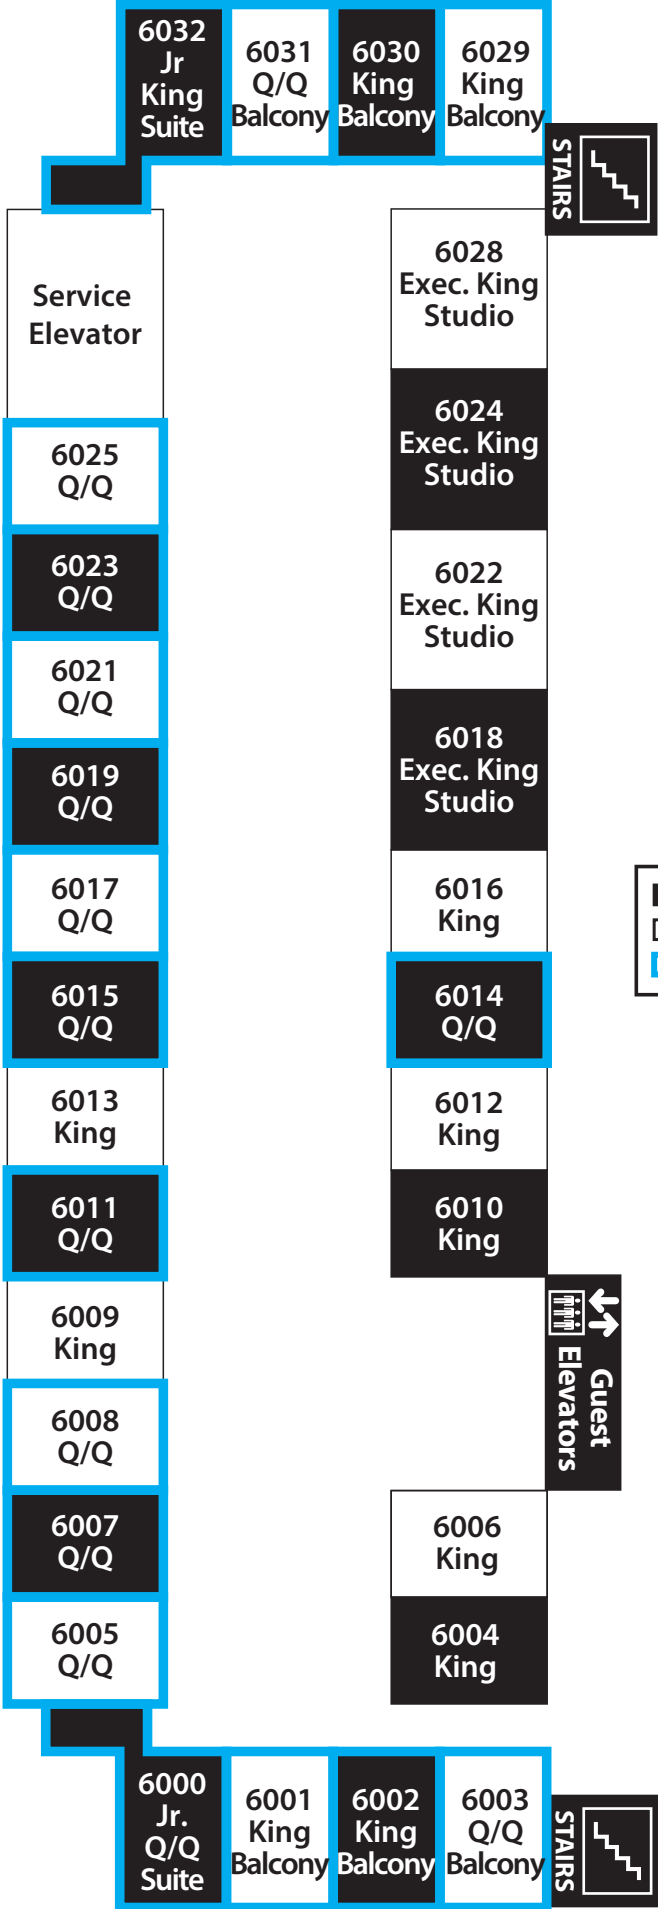

Marriott 4th Floor Summit Tower

4000-4032 Elevator and Stair Access

- Exhibit Rooms
- Non-Exhibit Rooms
- Removable Chairs, No Couches

East View (Parking Lot)

West View (Mountain View/I-25)

Marriott
5th Floor
Summit Tower

5000-5032
Elevator and
Stair Access

North View (Downtown Denver/Union Street)

South View (Obstructed View Building)

- Exhibit Rooms
- Non-Exhibit Rooms
- Removable Chairs, No Couches

East View (Parking Lot)

West View (Mountain View/I-25)

Marriott 6th Floor Summit Tower

6000-6032 Elevator and Stair Access

North View (Downtown Denver/Union Street)

South View (Obstructed View Building)

- Exhibit Rooms
- Non-Exhibit Rooms
- ▣ Removable Chairs, No Couches

East View (Parking Lot)

West View (Mountain View/I-25)

South View (Obstructed View Building)

North View (Downtown Denver/Union Street)

Marriott 7th Floor Summit Tower

7000-7032 Elevator and Stair Access

- Exhibit Rooms
- Non-Exhibit Rooms
- Removable Chairs, No Couches