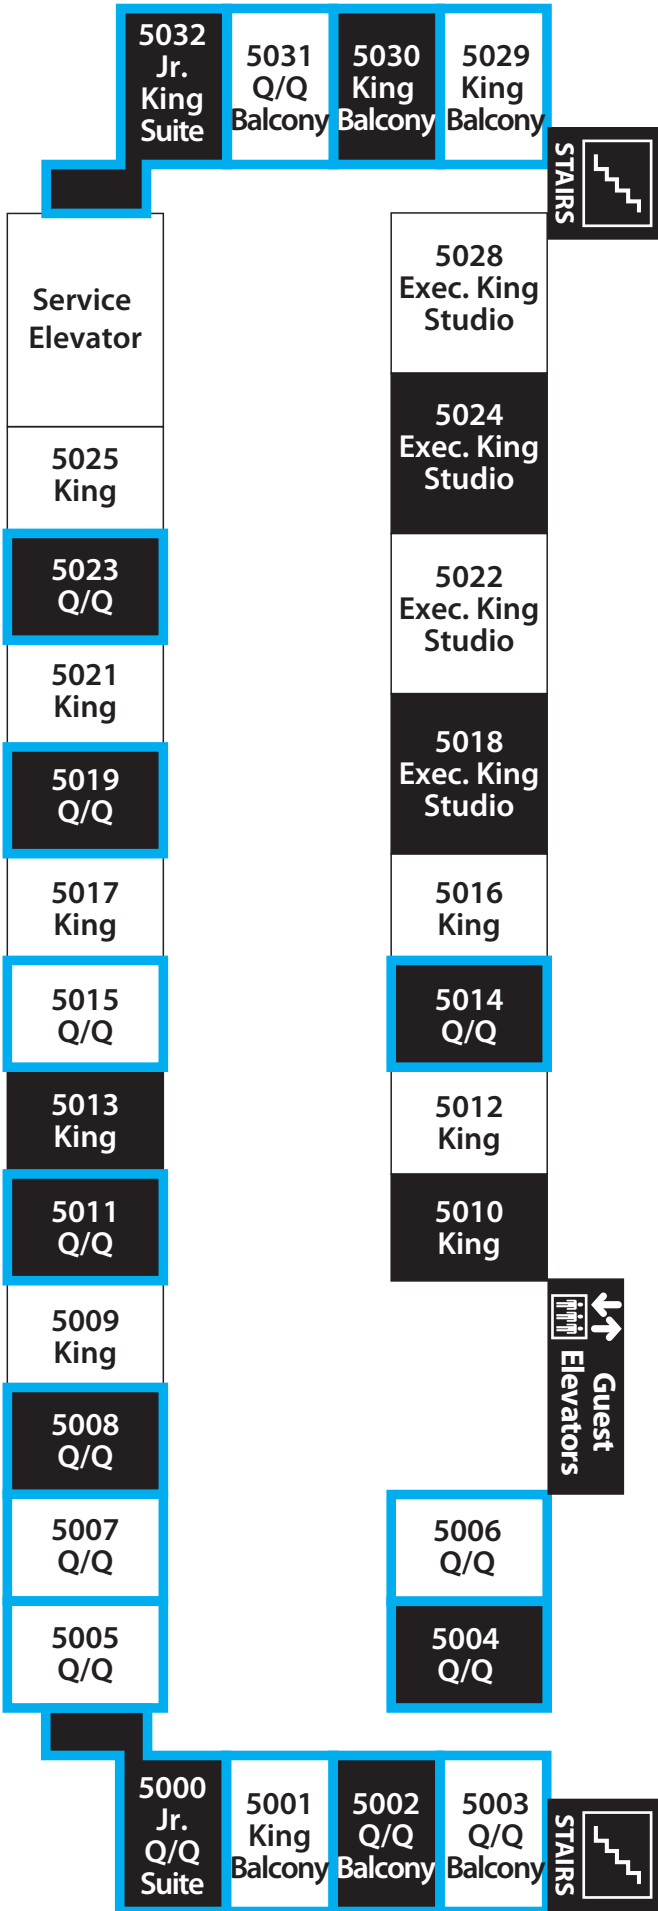

West View (Mountain View/I-25)

South View (Obstructed View Building)

North View (Downtown Denver/Union Street)

Marriott 4th Floor Summit Tower

4000-4032 Elevator and Stair Access

- Exhibit Rooms
- Non-Exhibit Rooms
- ▣ Chairs

East View (Parking Lot)

West View (Mountain View/I-25)

Marriott 5th Floor Summit Tower

5000-5032 Elevator and Stair Access

North View (Downtown Denver/Union Street)

South View (Obstructed View Building)

East View (Parking Lot)

West View (Mountain View/I-25)

South View (Obstructed View Building)

North View (Downtown Denver/Union Street)

**Marriott
6th Floor
Summit Tower**

**6000-6032
Elevator and
Stair Access**

- Exhibit Rooms
- Non-Exhibit Rooms
- Chairs

East View (Parking Lot)

West View (Mountain View/I-25)

South View (Obstructed View Building)

North View (Downtown Denver/Union Street)

Marriott 7th Floor Summit Tower

7000-7032 Elevator and Stair Access

- Exhibit Rooms
- Non-Exhibit Rooms
- Chairs