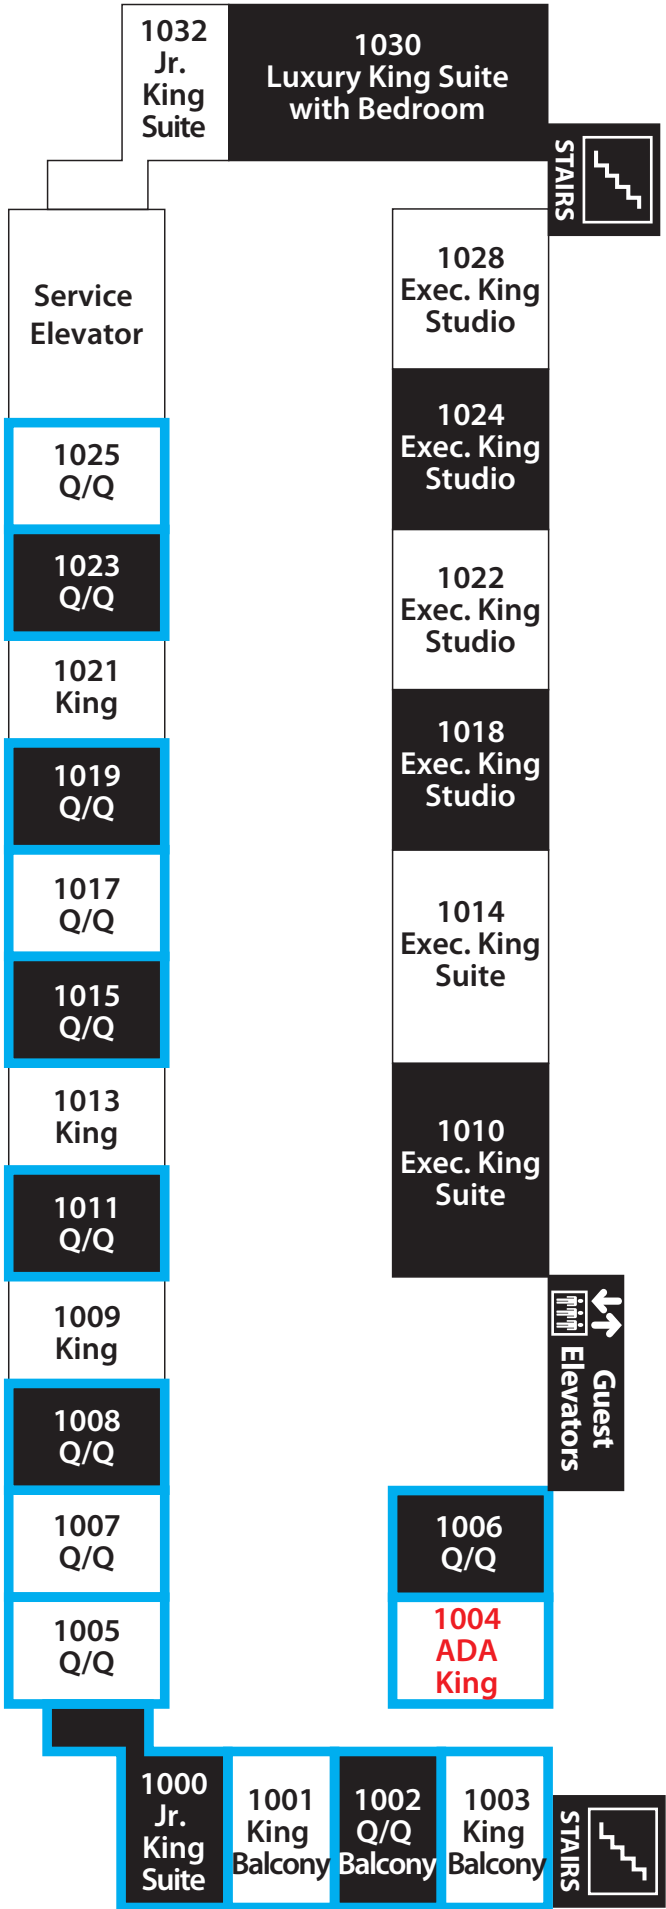

### 2000-2032 Elevator and Stair Access

- Exhibit Rooms
- Non-Exhibit Rooms
- ▣ Chairs

North View (Downtown Denver/Union Street)

South View (Obstructed View Building)

**Marriott  
8th Floor  
Summit Tower**

**8000-8032  
Elevator and  
Stair Access**

- Exhibit Rooms
- Non-Exhibit Rooms
- Chairs

East View (Parking Lot)

West View (Mountain View/I-25)

Marriott  
9th Floor  
Summit Tower

9000-9032  
Elevator and  
Stair Access

North View (Downtown Denver/Union Street)

South View (Obstructed View Building)

- Exhibit Rooms
- Non-Exhibit Rooms
- ▣ Chairs

East View (Parking Lot)

West View (Mountain View/I-25)

Marriott  
10th Floor  
Summit Tower

1000-1032  
Elevator and  
Stair Access

North View (Downtown Denver/Union Street)

South View (Obstructed View Building)

- Exhibit Rooms
- Non-Exhibit Rooms
- Chairs

East View (Parking Lot)