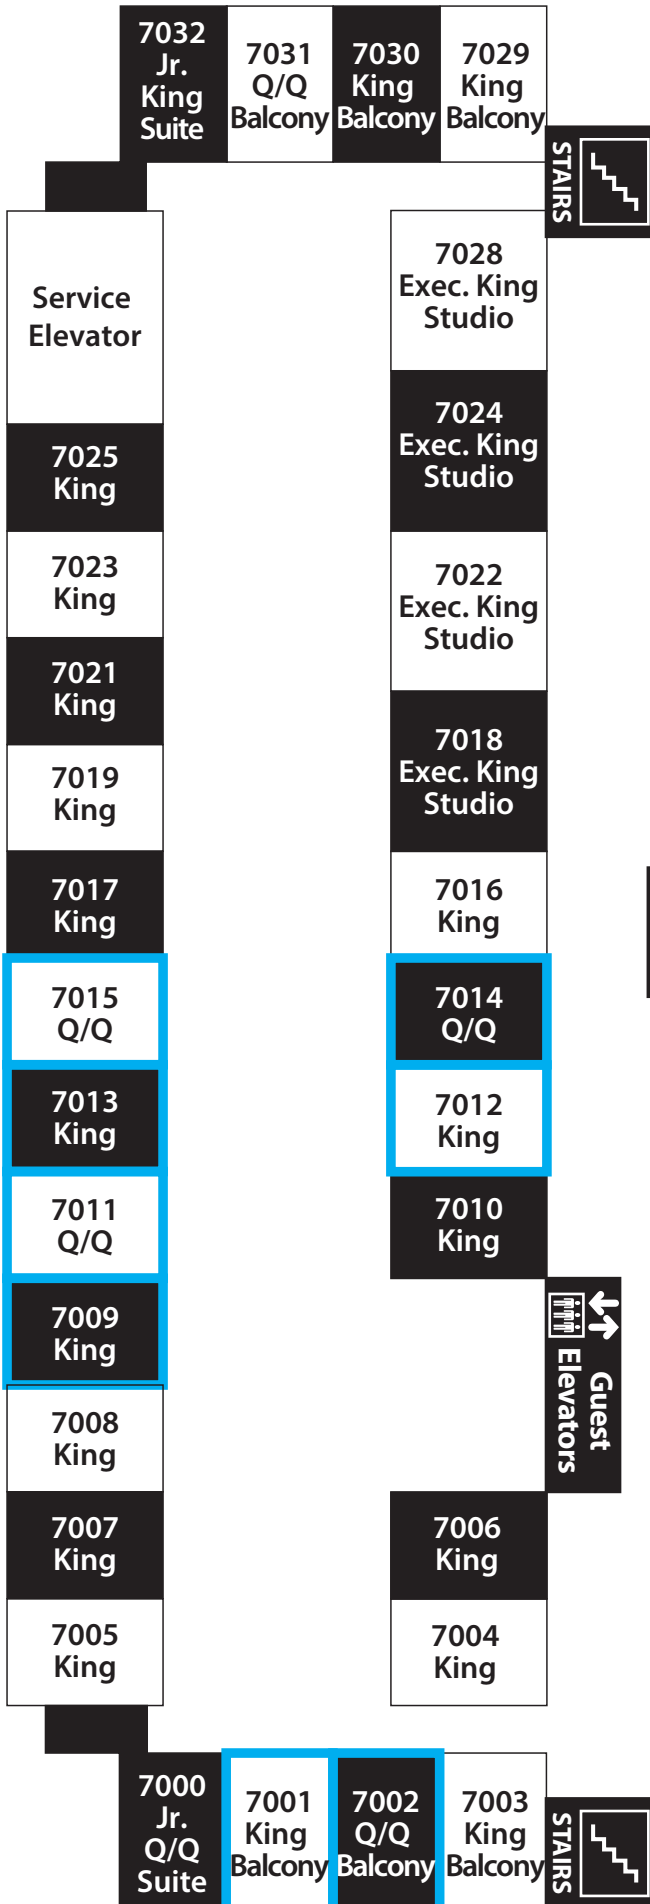

5000-5032
Elevator and
Stair Access

North View (Downtown Denver/Union Street)

South View (Obstructed View Building)

- Exhibit Rooms
- Non-Exhibit Rooms
- Removable Chairs, No Couches

East View (Parking Lot)

West View (Mountain View/I-25)

Marriott 6th Floor Summit Tower

6000-6032 Elevator and Stair Access

North View (Downtown Denver/Union Street)

South View (Obstructed View Building)

- Exhibit Rooms
- Non-Exhibit Rooms
- ▣ Removable Chairs, No Couches

East View (Parking Lot)

West View (Mountain View/I-25)

South View (Obstructed View Building)

North View (Downtown Denver/Union Street)

Marriott 7th Floor Summit Tower

7000-7032 Elevator and Stair Access

- Exhibit Rooms
- Non-Exhibit Rooms
- Removable Chairs, No Couches

East View (Parking Lot)

West View (Mountain View/I-25)

South View (Obstructed View Building)

North View (Downtown Denver/Union Street)

Marriott 8th Floor Summit Tower

8000-8032 Elevator and Stair Access

- Exhibit Rooms
- Non-Exhibit Rooms
- Removable Chairs, No Couches