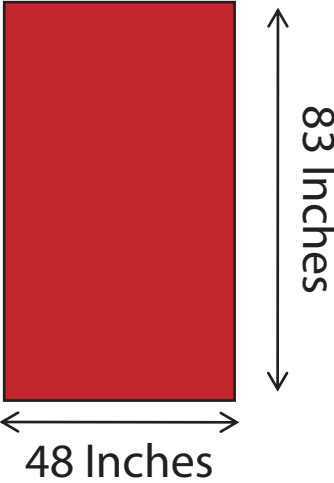

MARRIOTT DENVER TECH CENTER ROCKY MOUNTAIN AUDIO FEST

Summit Tower Service Elevator Door Size

The Service
Elevators have a
depth of 51 Inches

Atrium Service Elevator Door Size

Room Door Size