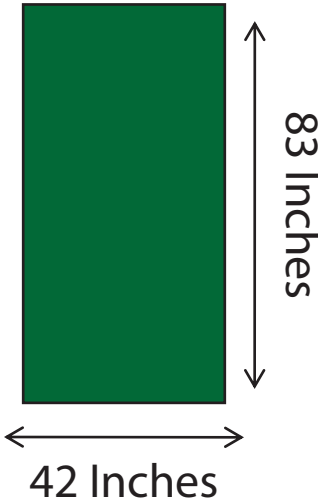

MARRIOTT DENVER TECH CENTER ROCKY MOUNTAIN AUDIO FEST

Summit Tower Service Elevator Door Size

The Service
Elevators have a
depth of 51 Inches

Atrium Service Elevator Door Size

Room Door Size